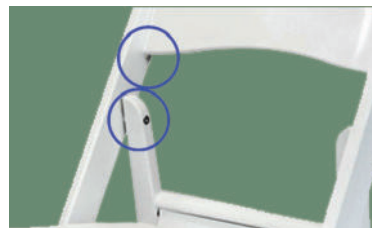

Our resin folding chairs are the next generation of the folding chair. They look so much like real wood, most guests will never know the difference -- but our resin folding chair is stronger, easier to clean, does not require touch-up paint and has a built-in stacking feature. Quick setup, quick breakdown. Easier than wood, with all the natural beauty of the real thing.

- Lightweight, ultra-strong design
- Built-in Stacking Feature
- Resin Frame Finish, Easy to Clean
- UV Stabilized Polypropylene Resin
- Vinyl Padded Upholstered Seat
- Waterproof Detachable Seat
- Anti-Static
- Aluminum Hardware
- Indoor, Outdoor, Commercial Use
- Ultra-light, Ultra-Strong Design

Every detail... Down to the commercial grade, aluminum hardware, combining maximum strength with ultra light weight.

What Makes This Chair Different?

Highest Quality Resin

The secret to our chair's strength is the high-quality SuperResin. Our formula is blended into crystal polystyrene to increase its impact and toughness without sacrificing clarity and transparency. Outdoor events? No problem.