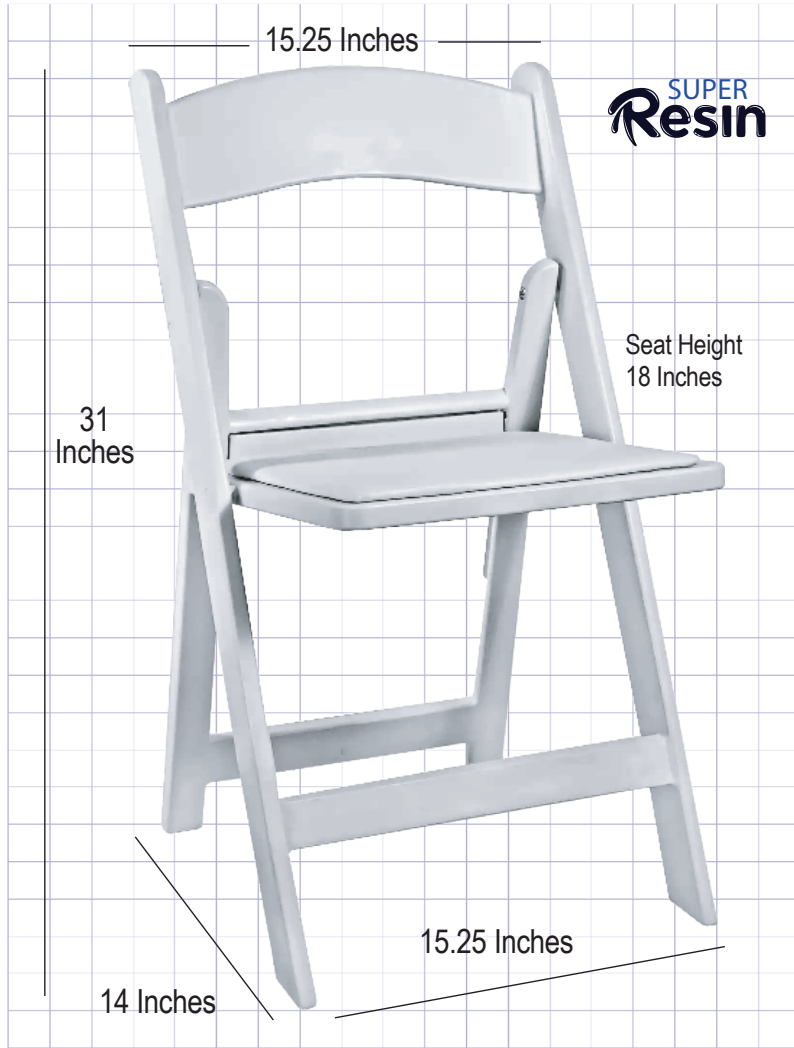

## White SuperResin, Super Duty Folding Chair Built better to last longer with White Padded Seat

### Product Details

Ships Assembled?	Yes
Color	White
Seat Height	18 in.
Chair Height	31 in.
Limited Warranty	3 Years, Frame, 1 Yr. Cushion
Material Category	UV Stabilized SuperResin
Seat Width/Depth	15.25 x 14 in.
Stack Capacity	30
Arms?	No
Fire Retardant Foam	Yes, CA117
Chair Weight	12 lbs.
Overall Dimensions	15.25 x 14 x 31 in.
Units Per Pallet	48

- Lightweight, ultra-strong design
- Built-in Stacking Feature
- Resin Frame Finish, Easy to Clean
- UV Stabilized Polypropylene Resin
- Vinyl Padded Upholstered Seat
- Waterproof Detachable Seat
- Anti-Static
- Aluminum Hardware
- Indoor, Outdoor, Commercial Use
- Ultra-light, Ultra-Strong Design