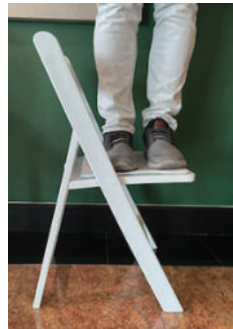

## White SuperResin, Super Duty Folding Chair Built better to last longer with White Padded Seat

### Also Available In

Our resin folding chairs are the next generation of the folding chair. They look so much like real wood, most guests will never know the difference -- but our resin folding chair is stronger, easier to clean, does not require touch-up paint and has a built-in stacking feature. Quick setup, quick breakdown. Easier than wood, with all the natural beauty of the real thing.

- Lightweight, ultra-strong design
- Built-in Stacking Feature
- Resin Frame Finish, Easy to Clean
- UV Stabilized Polypropylene Resin
- Vinyl Padded Upholstered Seat
- Waterproof Detachable Seat
- Anti-Static
- Aluminum Hardware
- Indoor, Outdoor, Commercial Use
- Ultra-light, Ultra-Strong Design