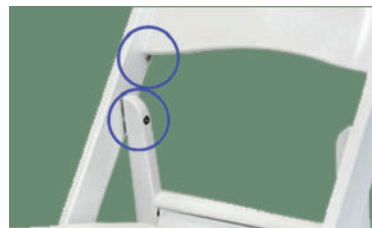

White SuperResin, Super Duty Folding Chair
Built better to last longer with White Padded Seat

Product Details

Ships Assembled?	Yes
Color	White
Seat Height	18 in.
Chair Height	31 in.
Limited Warranty	3 Years, Frame, 1 Yr. Cushion
Material Category	UV Stabilized SuperResin
Seat Width/Depth	15.25 x 14 in.
Stack Capacity	30
Arms?	No
Fire Retardant Foam	Yes, CA117
Chair Weight	12 lbs.
Overall Dimensions	15.25 x 14 x 31 in.
Units Per Pallet	48

Safety, Materials and Construction

Safety Standards	Meets or exceeds ANSI/BIFMA standard
Frame Material	UV Stabilized SuperResin
Finish	Non-stick, anti-static

Also Available In

Our resin folding chairs are the next generation of the folding chair. They look so much like real wood, most guests will never know the difference -- but our resin folding chair is stronger, easier to clean, does not require touch-up paint and has a built-in stacking feature. Quick setup, quick breakdown. Easier than wood, with all the natural beauty of the real thing.

- Lightweight, ultra-strong design
- Built-in Stacking Feature
- Resin Frame Finish, Easy to Clean
- UV Stabilized Polypropylene Resin
- White Vinyl Padded Upholstered Seat
- Waterproof Detachable Seat
- Anti-Static
- Aluminum Hardware
- Indoor, Outdoor, Commercial Use
- Ultra-light, Ultra-Strong Design