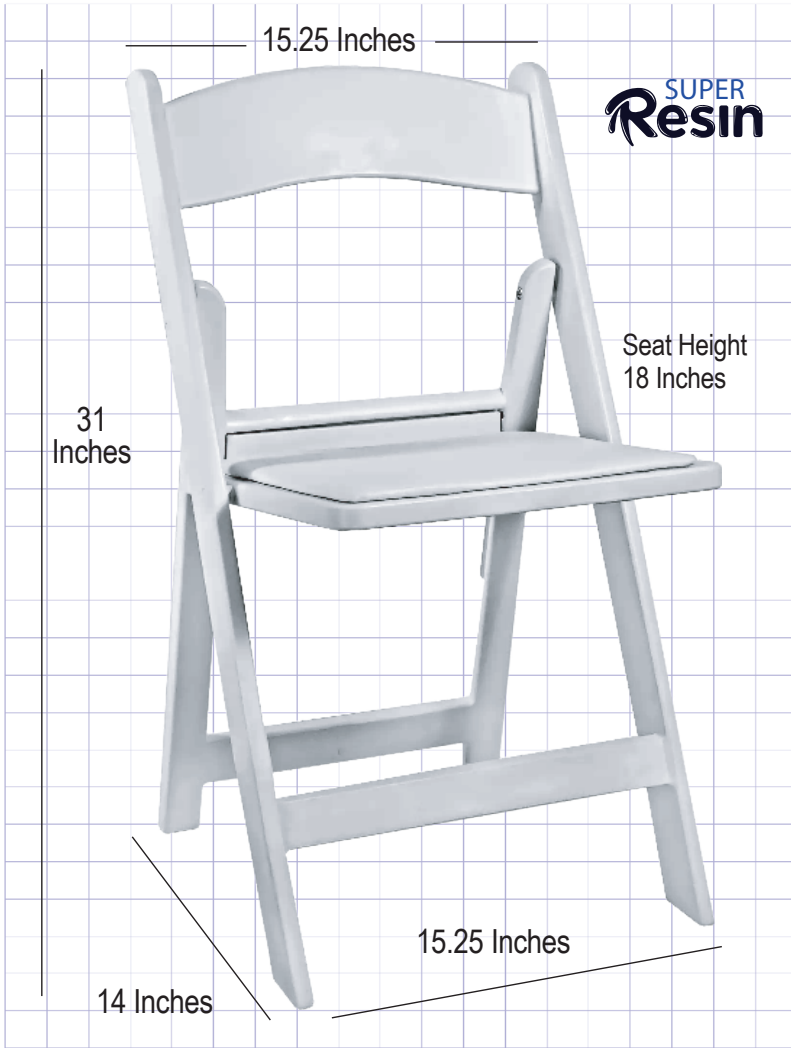

White SuperResin, Super Duty Folding Chair
Built better to last longer with White Padded Seat

Product Details

Ships Assembled?	Yes
Color	White
Seat Height	18 in.
Chair Height	31 in.
Limited Warranty	3 Years, Frame, 1 Yr. Cushion
Material Category	UV Stabilized SuperResin
Seat Width/Depth	15.25 x 14 in.
Stack Capacity	30
Arms?	No
Fire Retardant Foam	Yes, CA117
Chair Weight	12 lbs.
Overall Dimensions	15.25 x 14 x 31 in.
Units Per Pallet	48

Safety, Materials and Construction

Safety Standards	Meets or exceeds ANSI/BIFMA standard
Frame Material	UV Stabilized SuperResin
Finish	Non-stick, anti-static

Also Available In

Our resin folding chairs are the next generation of the folding chair. They look so much like real wood, most guests will never know the difference -- but our resin folding chair is stronger, easier to clean, does not require touch-up paint and has a built-in stacking feature. Quick setup, quick breakdown. Easier than wood, with all the natural beauty of the real thing.

- Lightweight, ultra-strong design
- Built-in Stacking Feature
- Resin Frame Finish, Easy to Clean
- UV Stabilized Polypropylene Resin
- White Vinyl Padded Upholstered Seat
- Waterproof Detachable Seat
- Anti-Static
- Aluminum Hardware
- Indoor, Outdoor, Commercial Use
- Ultra-light, Ultra-Strong Design