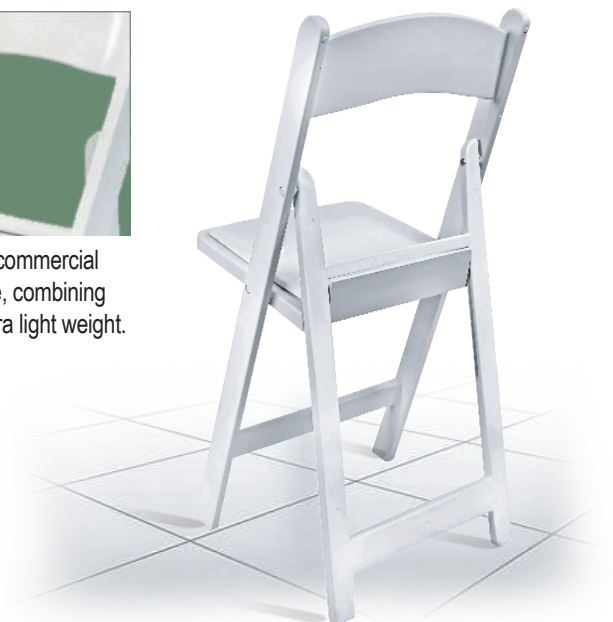

White SuperResin, Super Duty Folding Chair
Built better to last longer with White Padded Seat

Product Details

Ships Assembled?	Yes
Color	White
Seat Height	18 in.
Chair Height	31 in.
Limited Warranty	3 Years, Frame, 1 Yr. Cushion
Material Category	UV Stabilized SuperResin
Seat Width/Depth	15.25 x 14 in.
Stack Capacity	30
Arms?	No
Fire Retardant Foam	Yes, CA117
Chair Weight	12 lbs.
Overall Dimensions	15.25 x 14 x 31 in.
Units Per Pallet	48

Safety, Materials and Construction

Safety Standards	Meets or exceeds ANSI/BIFMA standard
Frame Material	UV Stabilized SuperResin
Finish	Non-stick, anti-static

Also Available In

Our resin folding chairs are the next generation of the folding chair. They look so much like real wood, most guests will never know the difference -- but our resin folding chair is stronger, easier to clean, does not require touch-up paint and has a built-in stacking feature. Quick setup, quick breakdown. Easier than wood, with all the natural beauty of the real thing.

- Lightweight, ultra-strong design
- Built-in Stacking Feature
- Resin Frame Finish, Easy to Clean
- UV Stabilized Polypropylene Resin
- White Vinyl Padded Upholstered Seat
- Waterproof Detachable Seat
- Anti-Static
- Aluminum Hardware
- Indoor, Outdoor, Commercial Use
- Ultra-light, Ultra-Strong Design

Every detail... Down to the commercial grade, aluminum hardware, combining maximum strength with ultra light weight.

What Makes This Chair Different?

Highest Quality Resin The secret to our chair's strength is the high-quality SuperResin. Our formula is blended into crystal polystyrene to increase its impact and toughness without sacrificing clarity and transparency. Outdoor events? No problem.