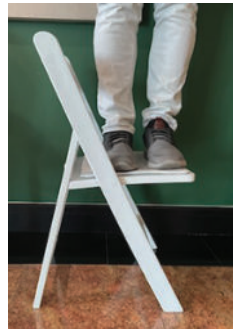

White SuperResin, Super Duty Folding Chair
Built better to last longer with White Padded Seat

Product Details

Ships Assembled?	Yes
Color	White
Seat Height	18 in.
Chair Height	31 in.
Limited Warranty	3 Years, Frame, 1 Yr. Cushion
Material Category	UV Stabilized SuperResin
Seat Width/Depth	15.25 x 14 in.
Stack Capacity	30
Arms?	No
Fire Retardant Foam	Yes, CA117
Chair Weight	12 lbs.
Overall Dimensions	15.25 x 14 x 31 in.
Units Per Pallet	48

Safety, Materials and Construction

Safety Standards	Meets or exceeds ANSI/BIFMA standard
Frame Material	UV Stabilized SuperResin
Finish	Non-stick, anti-static

Also Available In

Our resin folding chairs are the next generation of the folding chair. They look so much like real wood, most guests will never know the difference -- but our resin folding chair is stronger, easier to clean, does not require touch-up paint and has a built-in stacking feature. Quick setup, quick breakdown. Easier than wood, with all the natural beauty of the real thing.

- Lightweight, ultra-strong design
- Built-in Stacking Feature
- Resin Frame Finish, Easy to Clean
- UV Stabilized Polypropylene Resin
- White Vinyl Padded Upholstered Seat
- Waterproof Detachable Seat
- Anti-Static
- Aluminum Hardware
- Indoor, Outdoor, Commercial Use
- Ultra-light, Ultra-Strong Design

Every detail... Down to the commercial grade, aluminum hardware, combining maximum strength with ultra light weight.

What Makes This Chair Different?

Highest Quality Resin The secret to our chair's strength is the high-quality SuperResin. Our formula is blended into crystal polystyrene to increase its impact and toughness without sacrificing clarity and transparency. Outdoor events? No problem.