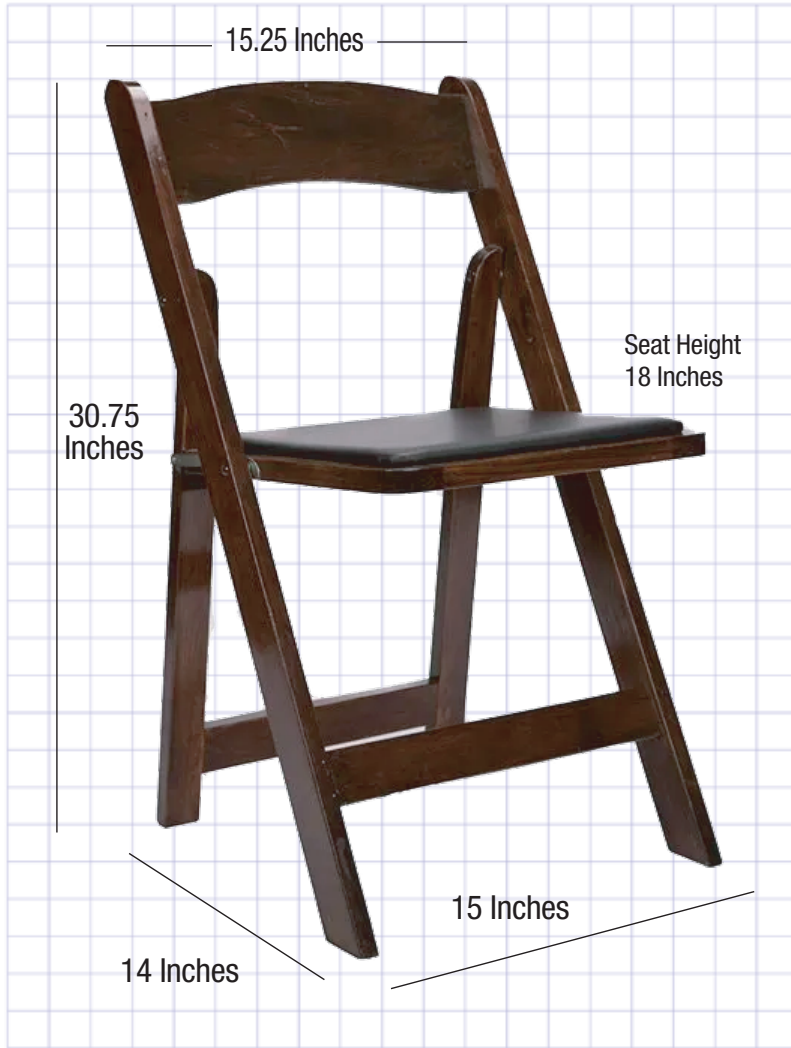

# Fruitwood ToughWood™ Folding Chair with Black Padded Seat

Our ToughWood folding chair is tougher -- and more beautiful

## Product Details

Ships Assembled?	Yes
Color	Fruitwood
Country of Origin	China
Seat Height	18 in.
Chair Height	30.75 in.
Limited Warranty	1 Year
Material Category	Solid ToughWood
Seat Width/Depth	15 x 14
Stack Capacity	10
Arms?	No
Chair Weight	9.5 Lbs.
Overall Dimensions	15 x 14 x 30.75
Units Per Pallet	48

## Safety, Materials and Construction

Safety Standards	Meets or exceeds ANSI/BIFMA standard
Frame Material	ToughWood
Finish	Non-stick, anti-static

Our ToughWood folding chairs are the next generation of the wood folding chair. There's nothing like real wood -- and our resin folding chair is stronger, easier to clean, does not require touch-up paint and has a built-in stacking feature. Quick setup, quick breakdown. A clear lacquer finish protects the beauty of real wood.

- Lightweight, ultra-strong design
- Built-in Stacking Feature
- Solid, High-Quality Hardwood Frame
- Vinyl Padded Upholstered Seat
- Waterproof Detachable Seat
- Clear lacquer finish
- Indoor, Outdoor, Commercial Use
- Ultra-light, Ultra-Strong Design