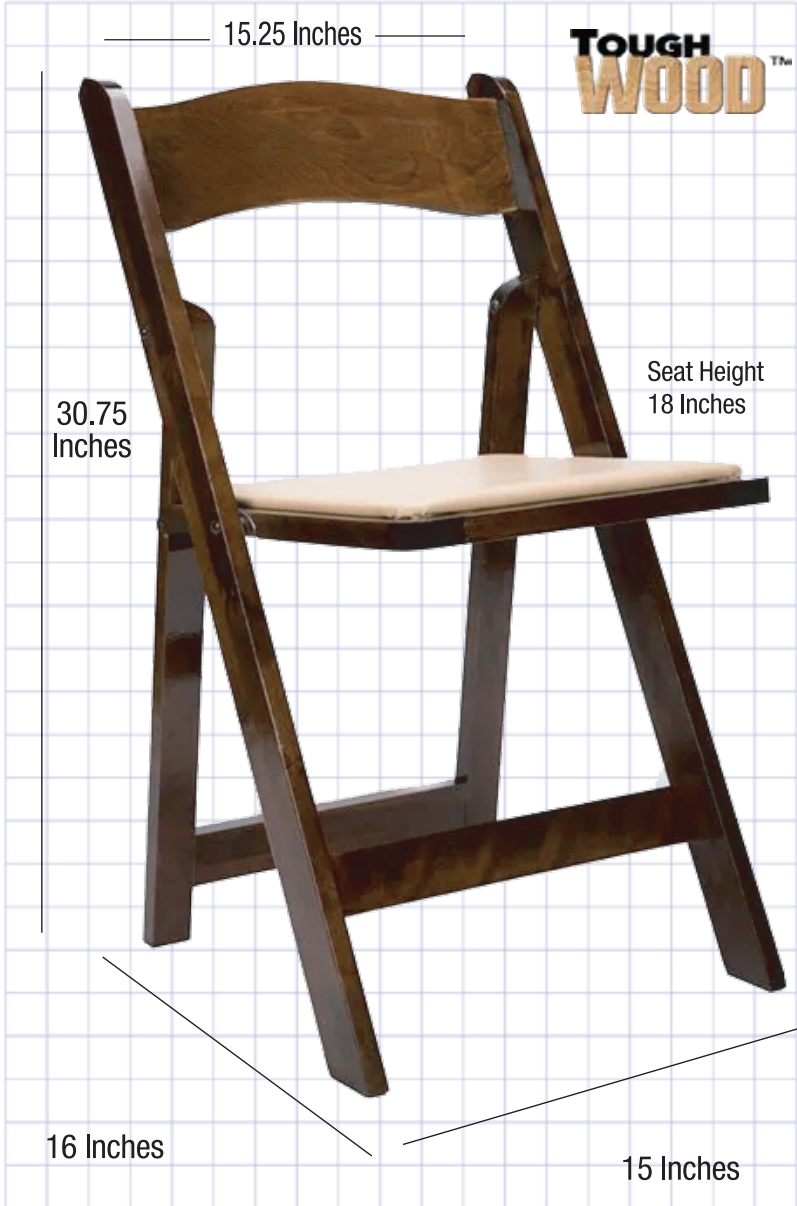

Fruitwood ToughWood Folding Chair

With Tan Padded Seat

- **Lightweight, ultra-strong design**
- **High-Quality Rated Hardwood Frame.**
- **Solid-wood with a light-weight design.**
- **Clear lacquer finish.**
- **Indoor, Outdoor, Commercial Use**
- **Ultra-light, Ultra-Strong Design**
- **Designed for Indoor and Outdoor Use**
- **250 lb. Weight Capacity**

The wood folding chair is a timeless industry standard. It's beautiful and versatile for all types of events from weddings to corporate events. Many clients still prefer wood over resin, and wood has a look and feel that cannot easily be replaced.

What Makes This Chair Different?

ToughWood

Our high-quality rated hardwood frame is crafted using Solid-wood with a light-weight design and finished with Clear lacquer finish. Includes waterproof detachable seat. Each joint has both glue and nails and our chairs use 100% commercial grade materials.

Product Details

Ships Assembled?	Yes
Color	ToughWood
Country of Origin	China
Seat Height	18 in.
Chair Height	30.75 in.
Limited Warranty	1 Year
Material Category	Wood
Seat Width/Depth	15 × 16
Stack Capacity	30
Arms?	No
Chair Weight	9.5 Lbs.
Overall Dimensions	14 × 15 × 30.8 in
Units Per Pallet	48