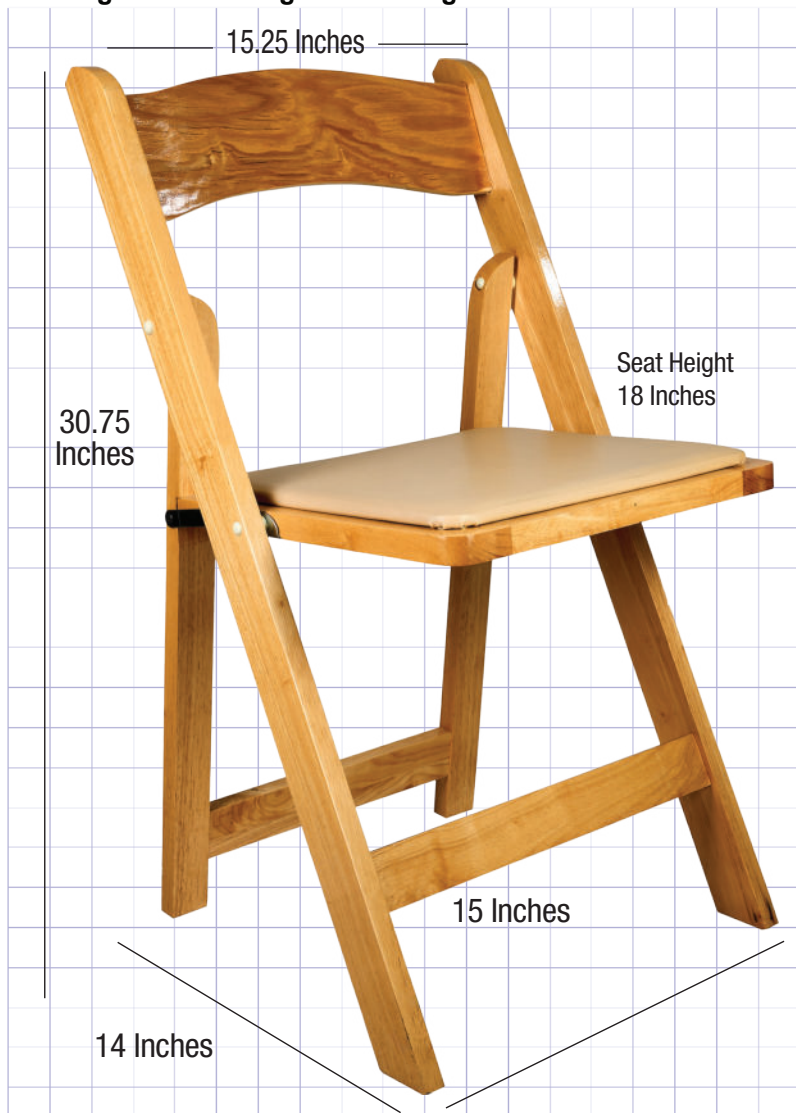

Natural ToughWood™ Folding Chair

Our ToughWood folding chair is tougher -- and more beautiful

Our ToughWood folding chairs are the next generation of the wood folding chair. There's nothing like real wood -- and our resin folding chair is stronger, easier to clean, does not require touch-up paint and has a built-in stacking feature. Quick setup, quick breakdown. A clear lacquer finish protects the beauty of real wood.

- Lightweight, ultra-strong design
- Built-in Stacking Feature
- Solid, High-Quality Hardwood Frame
- Vinyl Padded Upholstered Seat
- Waterproof Detachable Seat
- Clear lacquer finish
- Indoor, Outdoor, Commercial Use
- Ultra-light, Ultra-Strong Design

Product Details

Ships Assembled?	Yes
Color	Natural
Seat Height	18 in.
Chair Height	30.75 in.
Limited Warranty	1 Year
Material Category	Solid ToughWood
Seat Width/Depth	15 × 14 in.
Stack Capacity	10
Arms?	No
Chair Weight	9.5 lbs.
Overall Dimensions	15 x 14 x 30.75 in.
Units Per Pallet	48