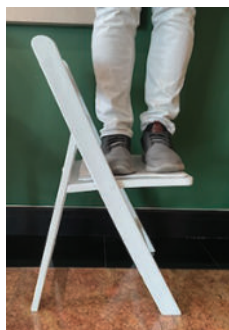

Safety, Materials and Construction

Safety Standards	Meets or exceeds ANSI/BIFMA standard
Frame Material	ToughWood
Finish	Non-stick, anti-static