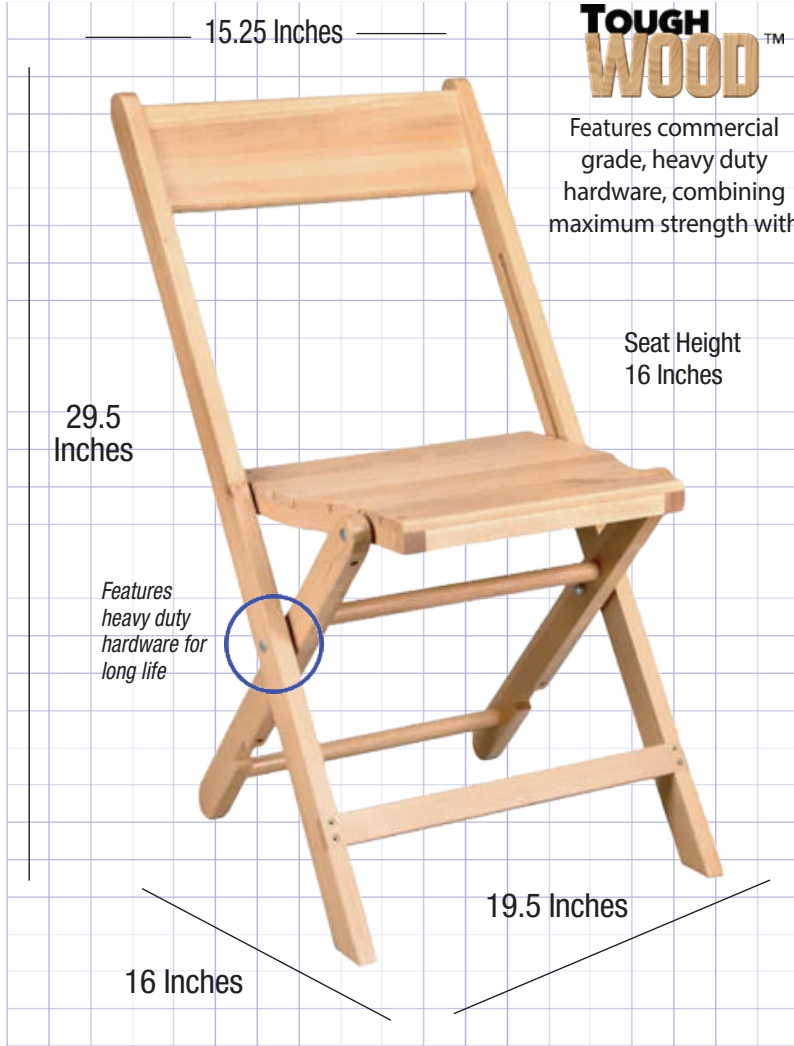

Natural ToughWood™ Folding Wood Chair, 1942 Style, Slatted Seat

Our ToughWood minimalist folding chair is super tough!

Product Details

Ships Assembled?	Yes
Color	Natural
Seat Height	16 in.
Chair Height	29.5 in.
Warranty	1 Year Warranty
Material Category	Solid ToughWood
Seat Width/Depth	14 x 12.75 in.
Stack Capacity	10
Seat type	Slatted
Chair Weight	8.2 lbs.
Overall Dimensions	19.5 × 16 × 29.5 in.
Units Per Pallet	Ships assembled in boxes of 4 chairs.

Safety, Materials and Construction

Safety Standards	Meets or exceeds ANSI/BIFMA standard
Frame Material	ToughWood
Finish	Non-stick, anti-static

Transform your space with the unmatched combination of style, strength, and practicality found in Chivari's 1942 Chair Collection. Crafted from premium ToughWood, these chairs are built to last while delivering timeless elegance. The sleek, slatted design is available in two exquisite finishes—Natural and Rustic. Modern minimalism meets rustic charm **and quality craftsmanship.**

Designed for both commercial and residential use, the 1942 Chair is lightweight for easy portability and storage yet tough enough to withstand heavy-duty environments.

What Makes This Chair Different?

Highest Quality Hard Wood