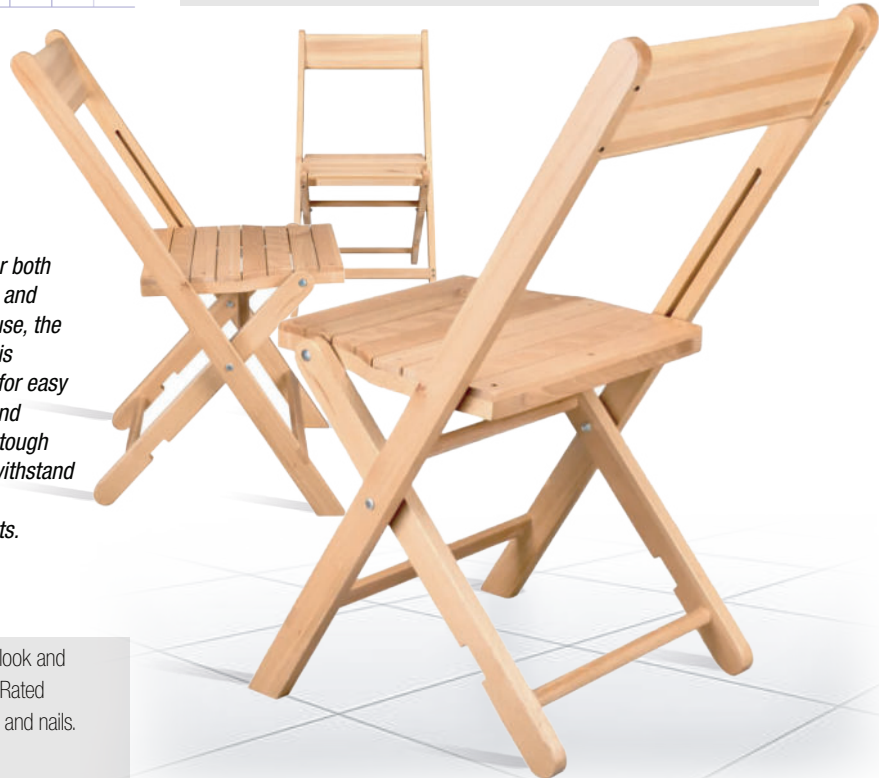

Natural ToughWood™ Folding Wood Chair, 1942 Style, Slatted Seat

Our ToughWood minimalist folding chair is super tough!

Product Details

Ships Assembled?	Yes
Color	Natural
Seat Height	16 in.
Chair Height	29.5 in.
Warranty	1 Year Warranty
Material Category	Solid ToughWood
Seat Width/Depth	14 x 12.75 in.
Stack Capacity	10
Seat type	Slatted
Chair Weight	8.2 lbs.
Overall Dimensions	19.5 × 16 × 29.5 in.
Units Per Pallet	Ships assembled in boxes of 4 chairs.

Safety, Materials and Construction

Safety Standards	Meets or exceeds ANSI/BIFMA standard
Frame Material	ToughWood
Finish	Non-stick, anti-static

Transform your space with the unmatched combination of style, strength, and practicality found in Chivari's 1942 Chair Collection. Crafted from premium ToughWood, these chairs are built to last while delivering timeless elegance. The sleek, slatted design is available in two exquisite finishes—Natural and Rustic. Modern minimalism meets rustic charm **and quality craftsmanship.**

Designed for both commercial and residential use, the 1942 Chair is lightweight for easy portability and storage yet tough enough to withstand heavy-duty environments.

What Makes This Chair Different?

Highest Quality Hard Wood