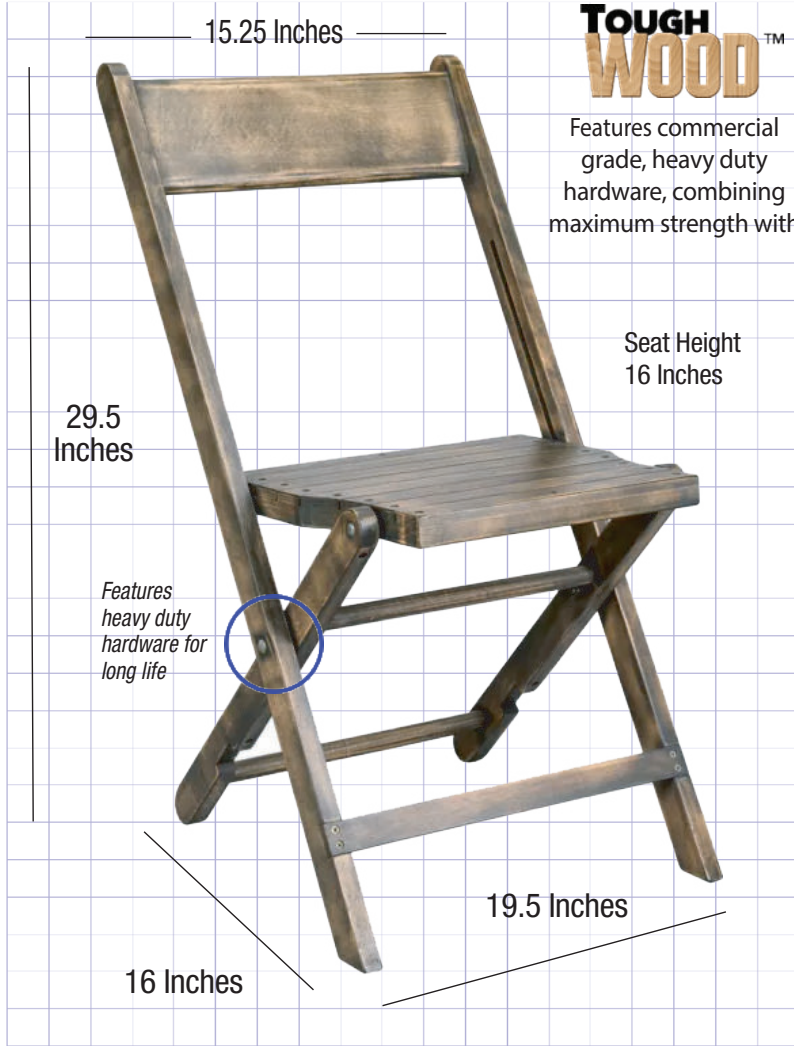

Rustic ToughWood™ Folding Wood Chair, 1942 Style, Slatted Seat

Our ToughWood minimalist folding chair is super tough!

Product Details

Ships Assembled?	Yes
Color	Rustic
Seat Height	16 in.
Chair Height	29.5 in.
Warranty	1 Year Warranty
Material Category	Solid ToughWood
Seat Width/Depth	14 x 12.75 in.
Stack Capacity	10
Seat type	Slatted
Chair Weight	8.2 lbs.
Overall Dimensions	19.5 × 16 × 29.5 in.
Units Per Pallet	Ships assembled in boxes of 4 chairs.

Safety, Materials and Construction

Safety Standards	Meets or exceeds ANSI/BIFMA standard
Frame Material	ToughWood
Finish	Non-stick, anti-static

Transform your space with the unmatched combination of style, strength, and practicality found in Chivari's 1942 Chair Collection. Crafted from premium ToughWood, these chairs are built to last while delivering timeless elegance. The sleek, slatted design is available in two exquisite finishes—Natural and Rustic. Modern minimalism meets rustic charm **and quality craftsmanship.**

Designed for both commercial and residential use, the 1942 Chair is lightweight for easy portability and storage yet tough enough to withstand heavy-duty environments.

What Makes This Chair Different?

Highest Quality Hard Wood