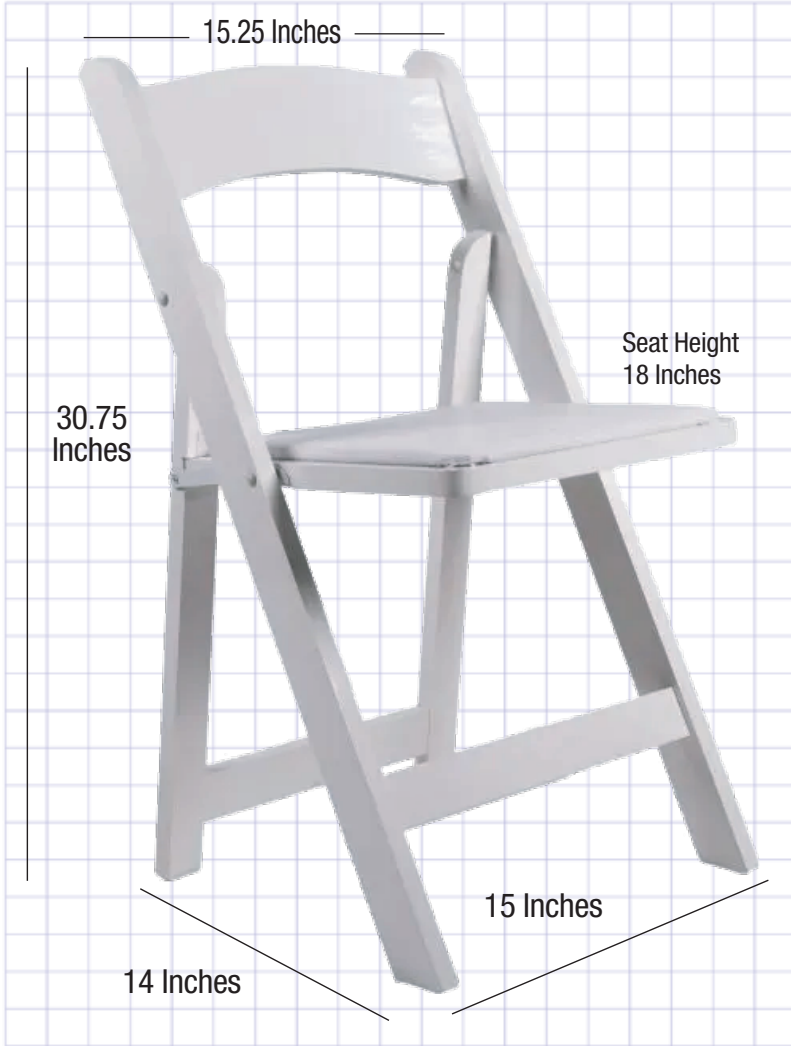

White Samson Series Wood Folding Chair with White Vinyl Padded Seat

Our ToughWood folding chair is tougher -- and more beautiful

Product Details

Ships Assembled?	Yes
Color	White
Country of Origin	China
Seat Height	18 in.
Chair Height	30.75 in.
Limited Warranty	1 Year
Material Category	Solid ToughWood
Seat Width/Depth	15 x 14
Stack Capacity	10
Arms?	No
Chair Weight	9.5 Lbs.
Overall Dimensions	15 x 14 x 30.75
Units Per Pallet	Ships assembled in boxes of 4 chairs.

Safety, Materials and Construction

Safety Standards	Meets or exceeds ANSI/BIFMA standard
Frame Material	ToughWood
Finish	Non-stick, anti-static

Our ToughWood folding chairs are the next generation of the wood folding chair. There's nothing like real wood -- and our resin folding chair is stronger, easier to clean, does not require touch-up paint and has a built-in stacking feature. Quick setup, quick breakdown. A clear lacquer finish protects the beauty of real wood.

- **Lightweight, ultra-strong design**
- **Built-in Stacking Feature**
- **Solid, High-Quality Hardwood Frame**
- **Vinyl Padded Upholstered Seat**
- **Waterproof Detachable Seat**
- **Clear lacquer finish**
- **Indoor, Outdoor, Commercial Use**
- **Ultra-light, Ultra-Strong Design**