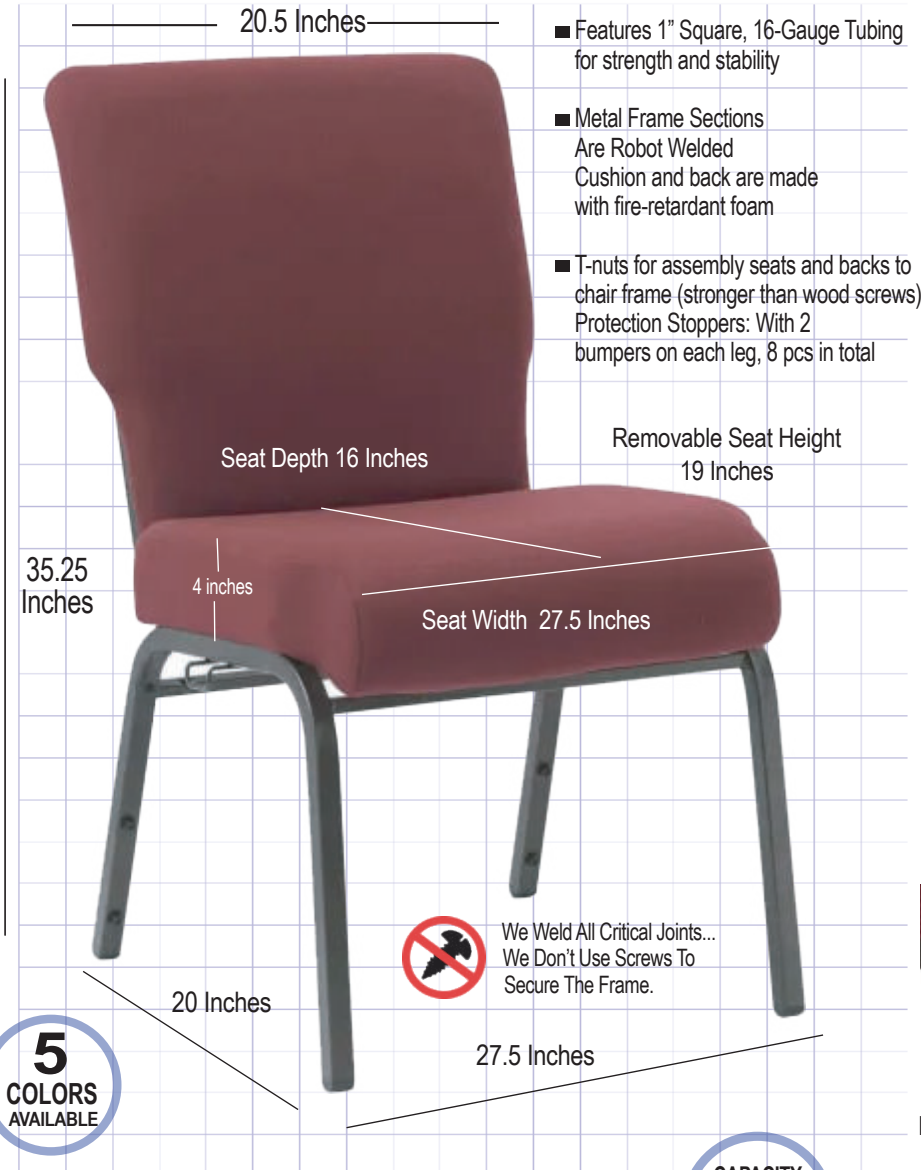

## 20.5-Inch Wide, Full Back Church Chair, 4-Inch Thick Seat

300g Fabric, 5.5-In. x 5.5-In. Pen/Envelope Pocket, Stackable, Free Extended Warranty

### Product Details

Ships Assembled?	Yes
Commercial Grade	Yes
Frame Material	Steel
Seat Height	19 In.
Chair Height	35.25 in.
Limited Warranty	2 Year Warranty
Material Category	16-Gauge Steel
Inner Core	Carb 2 Plywood
Seat Width/Depth	20.5 x 27.5 in.
Stack Capacity	12
Powder Coated	Yes
Removable Seat	Yes
Chair Weight	18 lbs.
Overall Dimensions	20.5 x 27.5 x 35.25 in.
Weight Capacity	1,000 lbs.

Interlock chairs quickly and easily

Include 5.5" x 5.5" Pen and Envelope Pocket

**5**  
COLORS  
AVAILABLE

CAPACITY  
**1000**  
POUNDS!

Flame retardant material  
T-nuts for assembly seats and backs to chair frame  
Meets or exceeds ANSI/BIFMA standards