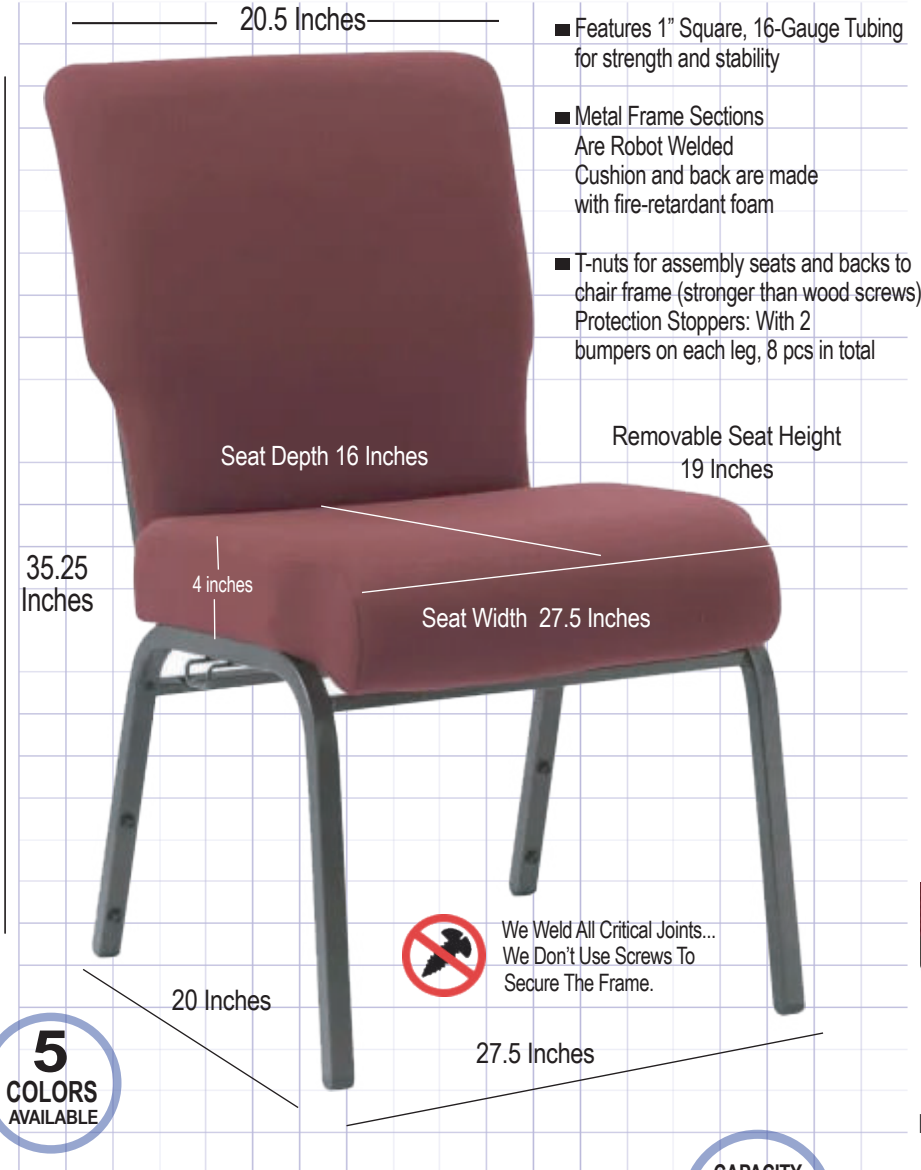

## 20.5-Inch Wide, Full Back Church Chair, 4-Inch Thick Seat

300g Fabric, 5.5-In. x 5.5-In. Pen/Envelope Pocket, Stackable, Free Extended Warranty

### Product Details

Ships Assembled?	Yes
Commercial Grade	Yes
Frame Material	Steel
Seat Height	19 In.
Chair Height	35.25 in.
Limited Warranty	2 Year Warranty
Material Category	16-Gauge Steel
Inner Core	Carb 2 Plywood
Seat Width/Depth	20.5 x 27.5 in.
Stack Capacity	12
Powder Coated	Yes
Removable Seat	Yes
Chair Weight	18 lbs.
Overall Dimensions	20.5 x 27.5 x 35.25 in.
Weight Capacity	1,000 lbs.

Interlock chairs quickly and easily

Include 5.5" x 5.5" Pen and Envelope Pocket

**5**  
COLORS  
AVAILABLE

CAPACITY  
**1000**  
POUNDS!

Flame retardant material  
T-nuts for assembly seats and backs to chair frame  
Meets or exceeds ANSI/BIFMA standards