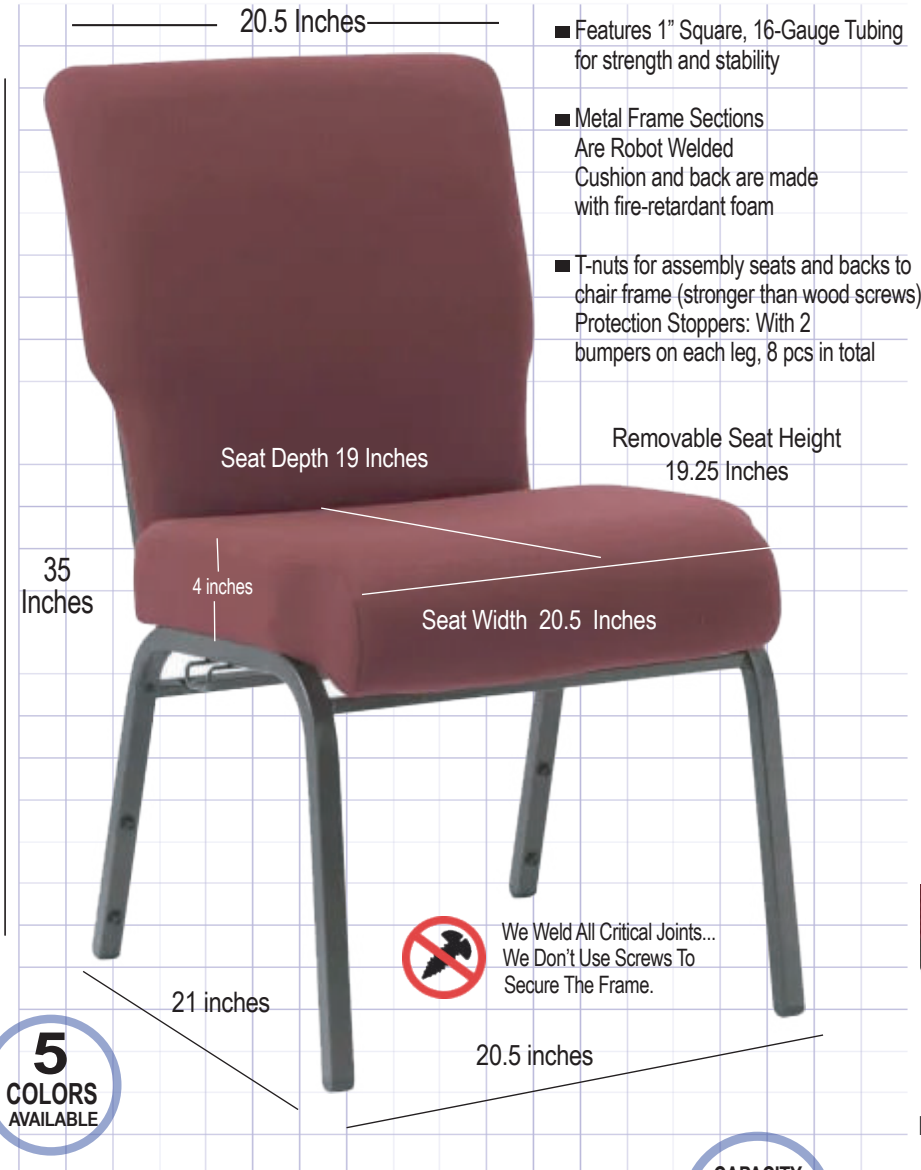

20.5-Inch Wide, Full Back Church Chair, 4-Inch Thick Seat

300g Fabric, 5.5-In. x 5.5-In. Pen/Envelope Pocket, Stackable, Free Extended Warranty

Product Details

Ships Assembled?	Yes
Commercial Grade	Yes
Frame Material	Steel
Seat Height	19.25 in.
Chair Height	35 in.
Limited Warranty	2 Year Warranty
Material Category	16-Gauge Steel
Inner Core	Carb 2 Plywood
Seat Width/Depth	20.5 x 19 in.
Stack Capacity	12
Powder Coated	Yes
Removable Seat	Yes
Chair Weight	17 lbs.
Overall Dimensions	21 x 20.5 x 35 in.
Weight Capacity	1,000 lbs.

5
COLORS
AVAILABLE

CAPACITY
1000
POUNDS!

Interlock chairs quickly and easily

Include 5.5" x 5.5" Pen and Envelope Pocket

Flame retardant material
T-nuts for assembly seats and backs to chair frame
Meets or exceeds ANSI/BIFMA standards