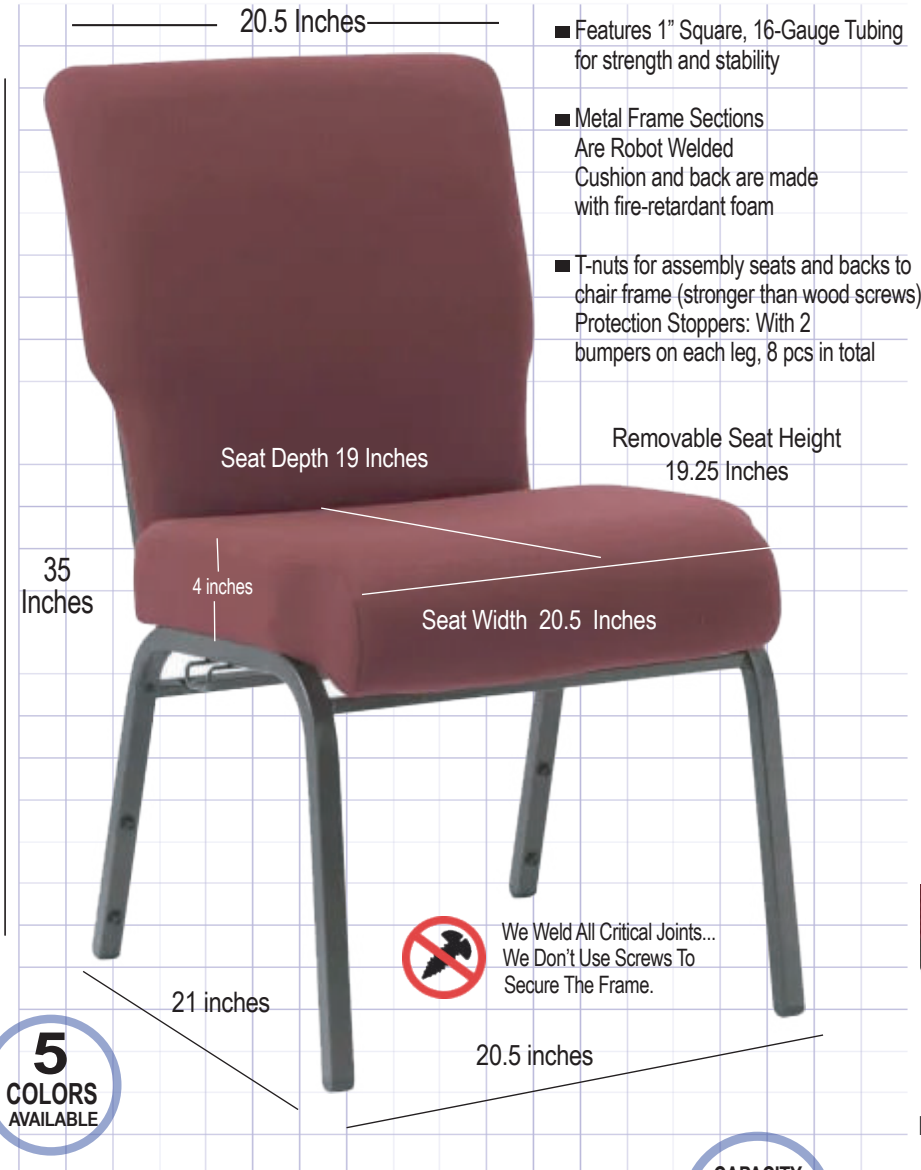

## 20.5-Inch Wide, Full Back Church Chair, 4-Inch Thick Seat

300g Fabric, 5.5-In. x 5.5-In. Pen/Envelope Pocket, Stackable, Free Extended Warranty

### Product Details

Ships Assembled?	Yes
Commercial Grade	Yes
Frame Material	Steel
Seat Height	19.25 in.
Chair Height	35 in.
Limited Warranty	2 Year Warranty
Material Category	16-Gauge Steel
Inner Core	Carb 2 Plywood
Seat Width/Depth	20.5 x 19 in.
Stack Capacity	12
Powder Coated	Yes
Removable Seat	Yes
Chair Weight	17 lbs.
Overall Dimensions	21 x 20.5 x 35 in.
Weight Capacity	1,000 lbs.

**5**  
COLORS  
AVAILABLE

CAPACITY  
**1000**  
POUNDS!

Interlock chairs quickly and easily

Include 5.5" x 5.5" Pen and Envelope Pocket

Flame retardant material  
T-nuts for assembly seats and backs to chair frame  
Meets or exceeds ANSI/BIFMA standards