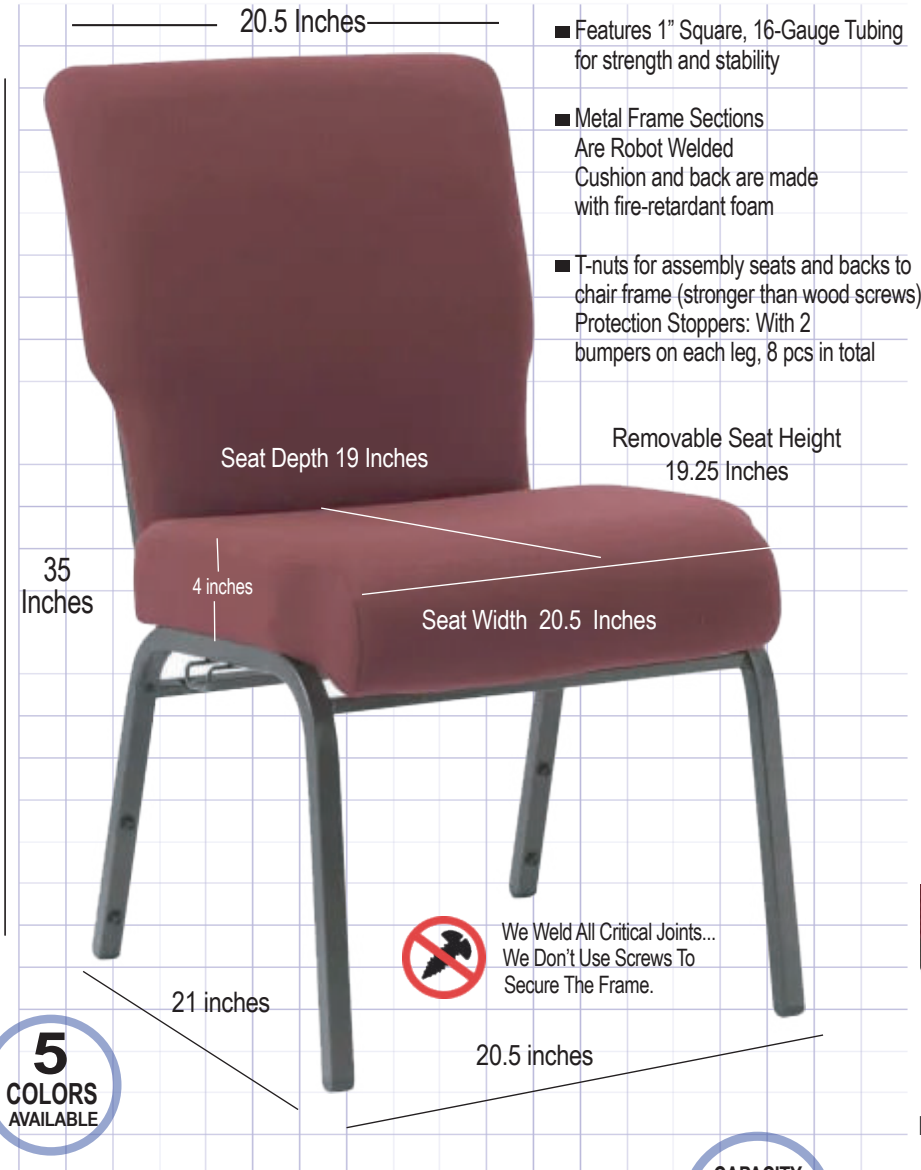

20.5-Inch Wide, Full Back Church Chair, 4-Inch Thick Seat

300g Fabric, 5.5-In. x 5.5-In. Pen/Envelope Pocket, Stackable, Free Extended Warranty

Product Details

Ships Assembled?	Yes
Commercial Grade	Yes
Frame Material	Steel
Seat Height	19.25 in.
Chair Height	35 in.
Limited Warranty	2 Year Warranty
Material Category	16-Gauge Steel
Inner Core	Carb 2 Plywood
Seat Width/Depth	20.5 x 19 in.
Stack Capacity	12
Powder Coated	Yes
Removable Seat	Yes
Chair Weight	17 lbs.
Overall Dimensions	21 x 20.5 x 35 in.
Weight Capacity	1,000 lbs.

Interlock chairs quickly and easily

Include 5.5" x 5.5" Pen and Envelope Pocket

5
COLORS
AVAILABLE

CAPACITY
1000
POUNDS!

Flame retardant material
T-nuts for assembly seats and backs to chair frame
Meets or exceeds ANSI/BIFMA standards