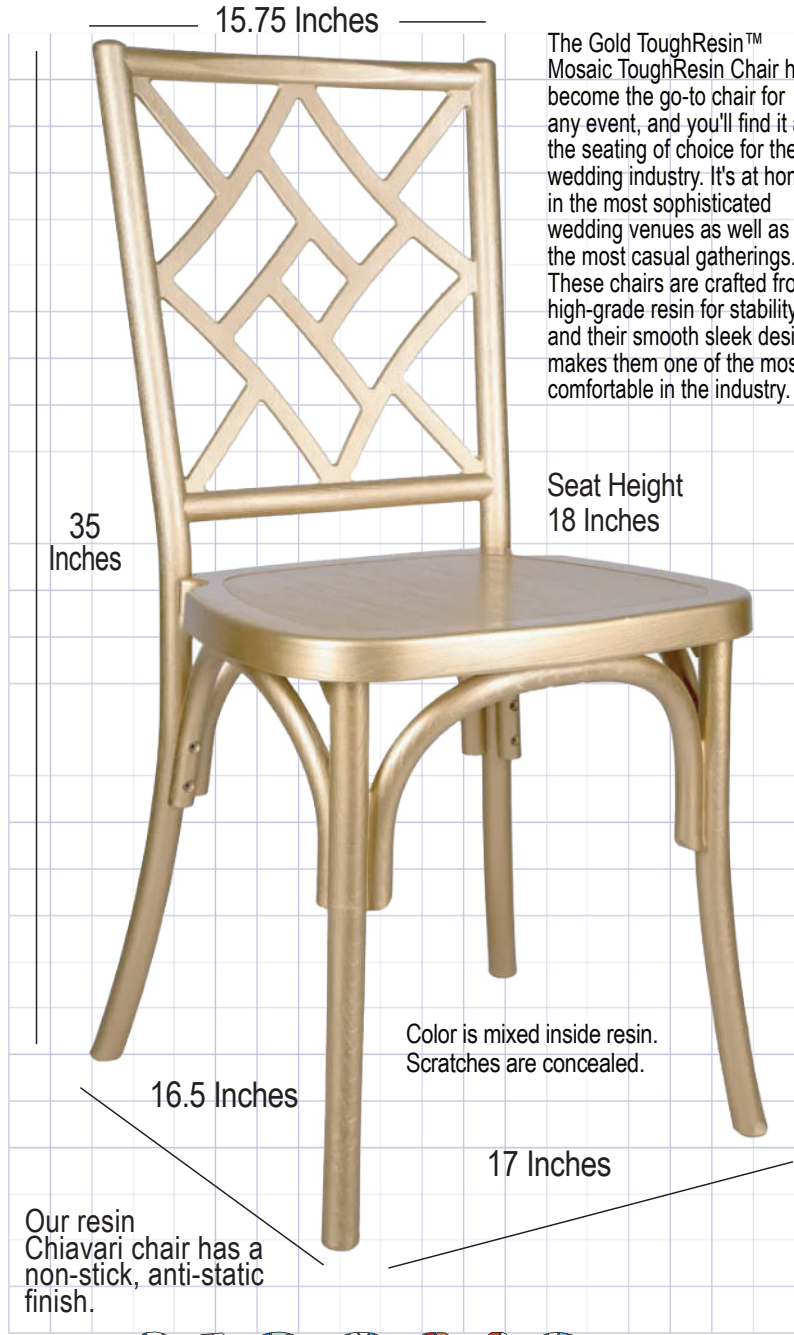

Gold ToughResin™ Mosaic Chair

NEW FORMULA makes our chairs stronger and more durable.

Product Details

Ships Assembled?	Yes
Color	Gold
Seat Height	18 in.
Chair Height	35 in.
Limited Warranty	2 year, Frame
Material Category	ToughResin
Seat Width/Depth	16.5 × 17 in.
Stack Capacity	10
Arms?	No
One-Piece Construction	No
Chair Weight	9.75 lbs.
Overall Dimensions	16.5 × 17 × 35 in.
Units Per Pallet	48

Safety, Materials and Construction

Safety Standards	Meets or exceeds ANSI/BIFMA standards
Frame Material	Highest quality resin
Finish	Non-stick, anti-static

Built with Only NEW Resin!

We use ONLY NEW RESIN to craft our chairs. Others may use recycled resin. It's cheaper, but recycled resin can compromise a chair's strength.

Perfect for the indoor and outdoor events. Save time and money with reduced maintenance.

MOSAIC

What Makes This Chair Different?

Color-Matching Resin	The ToughResin™ chair series is not painted so exterior surface maintenance is easier. The BasicResin™ chair series has the color mixed directly into the resin so scratches are more difficult to detect.
Resin Density	High density resin for exceptionally durable chair
Manufacturing	Our manufacturing process guarantees that no parts of the chair will ever loosen up and eventually wobble