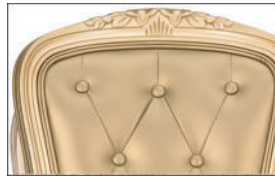

ROYAL[👑] Chair Collection

Available in 8 colors and styles

Available with distinctive, tough Rattan back

...Or luxurious tufted back.

Product Details

Ships Assembled?	Yes
Color	Black
Chair Height	37.9 in.
Limited Warranty	1 year
Material Category	Resin
Seat Width/Depth	19 x 15.5 in.
Stack Capacity	5
Arms?	No
One-Piece Construction	No
Chair Weight	14.1 lbs.
Overall Dimensions	20 x 18.9 x 37.9 in.
Units Per Pallet	48

Gold with Ivory Vinyl Seat and Gold Rattan Back

Black with Ivory Vinyl Seat and Ivory Vinyl Tufted Back

Black with Ivory Vinyl Seat and Black Rattan Back

Natural with Ivory Seat and Natural Rattan Back

Natural White Washed, Burlap Seat and Natural White Rattan Back

Black Resin Royal Chair
Ivory Vinyl Seat, Black
Tough Rattan Back

Inspired by our regal Throne Chair, but in a traditional size. Its stature and lightweight design make it easy to stack, transport and set up.