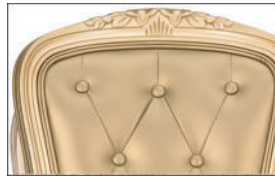

ROYAL[👑] Chair Collection

Available in 8 colors and styles

Available with distinctive, tough Rattan back

...Or luxurious tufted back.

Product Details

Ships Assembled?	Yes
Color	Black
Chair Height	37.9 in.
Limited Warranty	1 year
Material Category	Resin
Seat Width/Depth	19 x 15.5 in.
Stack Capacity	5
Arms?	No
One-Piece Construction	No
Chair Weight	14.1 lbs.
Overall Dimensions	20 x 18.9 x 37.9 in.
Units Per Pallet	48

Gold with Ivory Vinyl Seat and Gold Rattan Back

Black with Ivory Vinyl Seat and Ivory Vinyl Tufted Back

Black with Ivory Vinyl Seat and Black Rattan Back

Natural with Ivory Seat and Natural Rattan Back

Natural White Washed, Burlap Seat and Natural White Rattan Back

Black Resin Royal Chair
Ivory Vinyl Seat, Black Tough Rattan Back

Inspired by our regal Throne Chair, but in a traditional size. Its stature and lightweight design make it easy to stack, transport and set up.