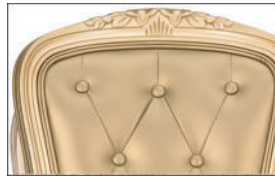

# ROYAL<sup>👑</sup> Chair Collection

Available in 8 colors and styles

Available with distinctive, tough Rattan back

...Or luxurious tufted back.

## Product Details

Ships Assembled?	Yes
Color	Black
Chair Height	37.9 in.
Limited Warranty	1 year
Material Category	Resin
Seat Width/Depth	19 x 15.5 in.
Stack Capacity	5
Arms?	No
One-Piece Construction	No
Chair Weight	14.1 lbs.
Overall Dimensions	20 x 18.9 x 37.9 in.
Units Per Pallet	48