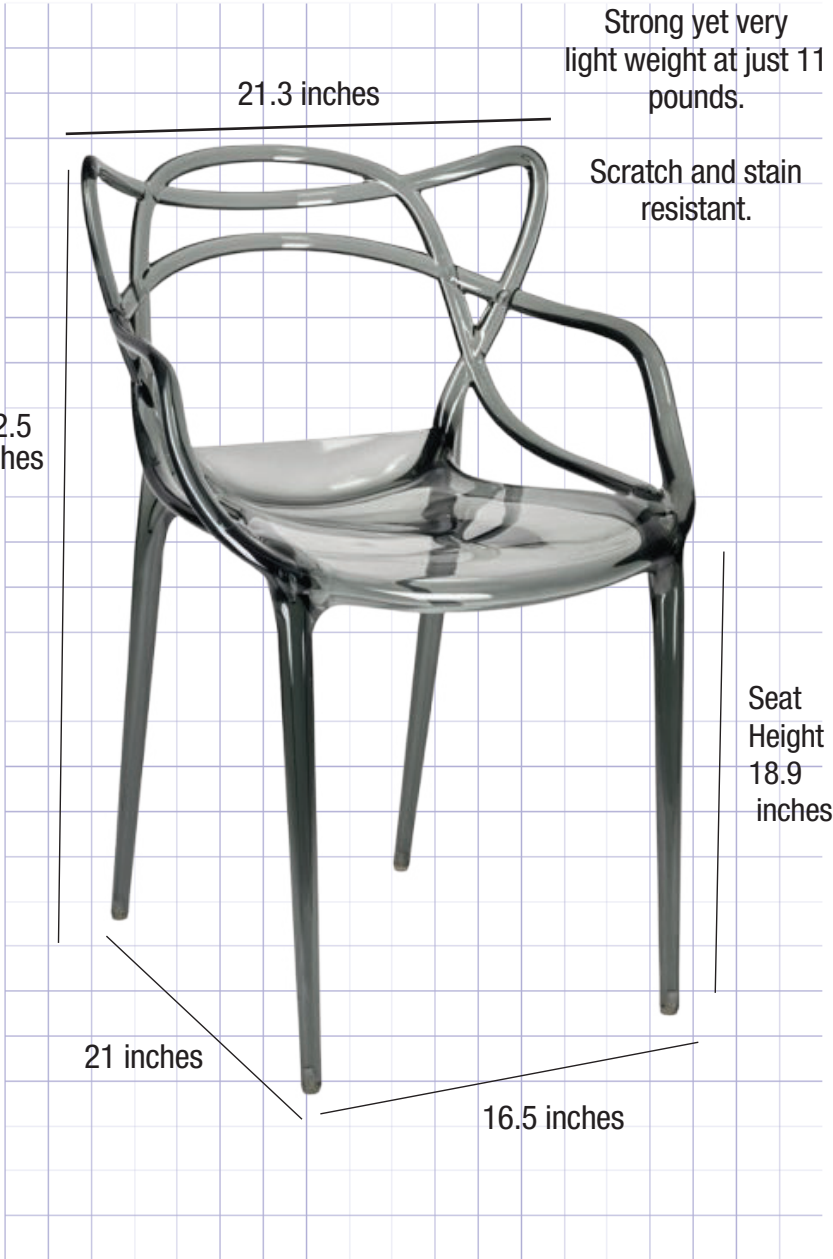

Smoke Resin Orbit Chair

A Breathtaking Fusion of Form and Function

Product Details

Ships Assembled?	Yes
Color	Smoke
Seat Height	18.9 in.
Chair Height	32.5 in.
Warranty	1 Year Warranty
Material Category	Polycarbonate (PC)
Seat Width/Depth	16 x 17.3 in.
Stack Capacity	6
Arms?	No
Chair Weight	11 lbs.
Overall Dimensions	21 x 16.5 x 32.5 in.
Units Per Pallet	24
Box Length	21.7 in.
Box Width	27.6 in.
Box Height	38.2 in.

Safety, Materials and Construction

Safety Standards	Meets or exceeds ANSI/BIFMA standard
Frame Material	Polycarbonate (PC)
Finish	Non-stick, anti-static

- Made of Polycarbonate (PC) material
- Indoor and outdoor use, UV protected
- Strong yet very light weight
- Scratch and stain resistant
- Stacks efficiently up to 6 chairs
- Requires minimal stacking space
- Easy to transport

The Orbit Chair is a furniture masterpiece! This iconic design is a cult classic and can be styled in countless different ways, from using the Orbit Chair as a focal point and topic of conversation to styling it in a way that blends seamlessly with the rest of your interior.

What Makes This Chair Different?

Smoke Resin Orbit Chair

“Orbit Chair” inspired, made of polycarbonate (PC) material-- strong yet very lightweight. Features scratch and stain resistant finish, stacks very efficiently up to 6 chairs and easy to transport. Designed for indoor and outdoor use. UV protected. Smooth edges and sleek design.