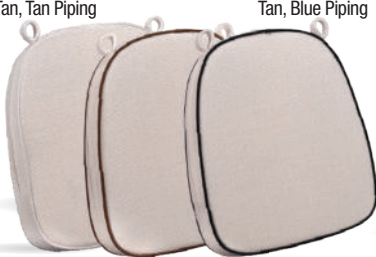

Silver, Silver Piping

Gold, Gold Piping

Navy Blue, White Piping

Ivory, Brown Piping

Dark Brown, Dark Brown Piping

Black, Gold Piping

Beige, Brown Piping

Silver, Gray Piping

Gold, Black Piping

Dark Brown, Beige Piping

Burgundy, Burgundy Piping

Burgundy, Dk. Gray Piping

Dark Gray, Dk. Gray Piping

Gray, Gray Piping

Gray, Silver Piping

Gray, Ivory Piping

Teal, Teal Piping

Teal, Navy Piping

Red, Dk. Gray Piping

Tan, Tan Piping

Tan, Brown Piping

Tan, Blue Piping

White, White Piping

White, Gray Piping

White, Black Piping

White, Brown Piping

White, Navy Piping

**Fabric covered Straps**

EXCLUSIVE  
**2 1/2 INCH THICK!**

**69% DENSER FOAM!**

**5MM THICK PIPING!**

**FABRIC 340 GSM FABRIC THICKNESS**