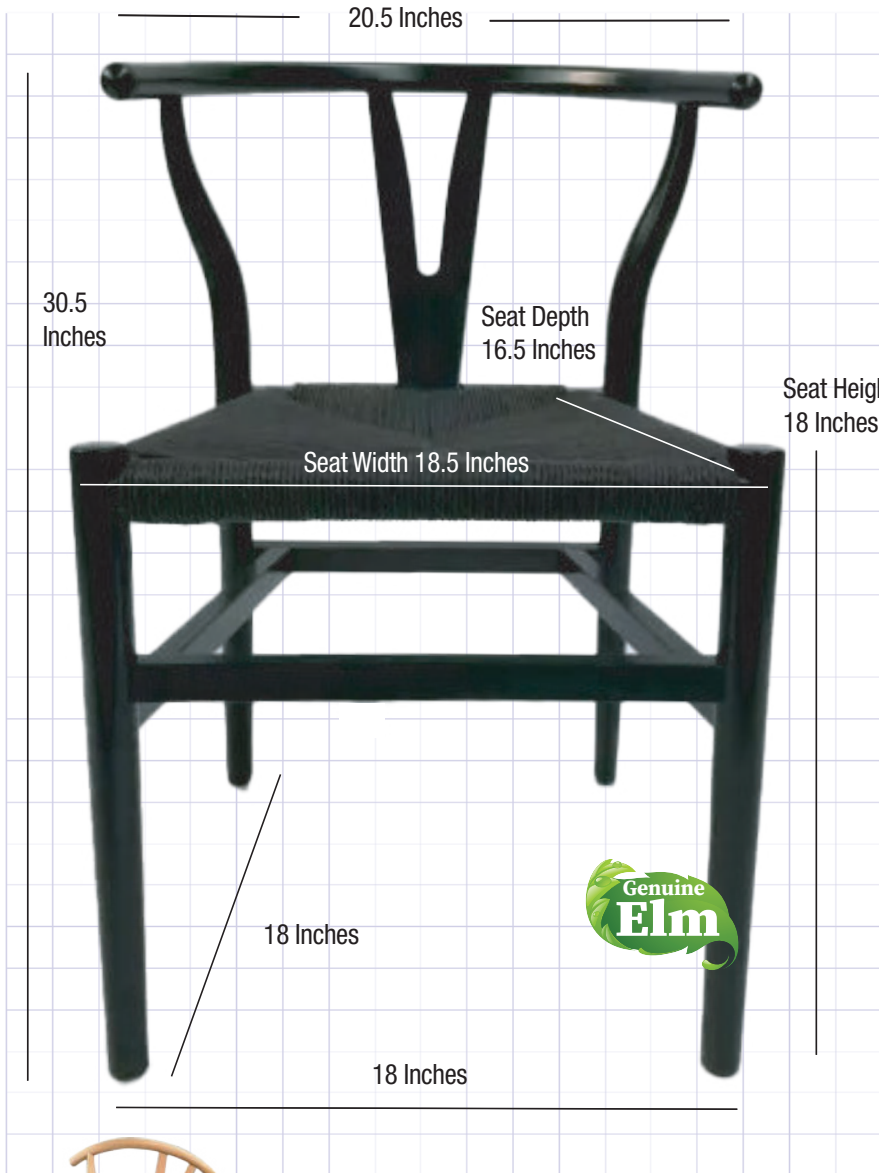

Black Wood Wishbone Wood Chair with Black Rope Seat

Product Details

Ships Assembled?	Yes
Color	Black, Black Rope Seat
Wood type	Elm
Seat Height	18 in.
Seat Width	18.5 in.
Chair Height	30.5 lbs.
Limited Warranty	1 Year Warranty
Material Category	Wood
Dimensions	18 x 18 x 30.5 in.
Arms?	No
Chair Weight	12.5 lbs.
Seat Height	19 in.
Commercial Grade	Yes

Real Wood

Inspired by the grandeur of Ming dynasty thrones and refined by the unmistakable influence of Danish design, the Wishbone Chair, crafted of beautiful elm, is a true icon of modern furniture. This beauty has been in continuous production since 1950, a testament to its timeless appeal and impeccable craftsmanship.