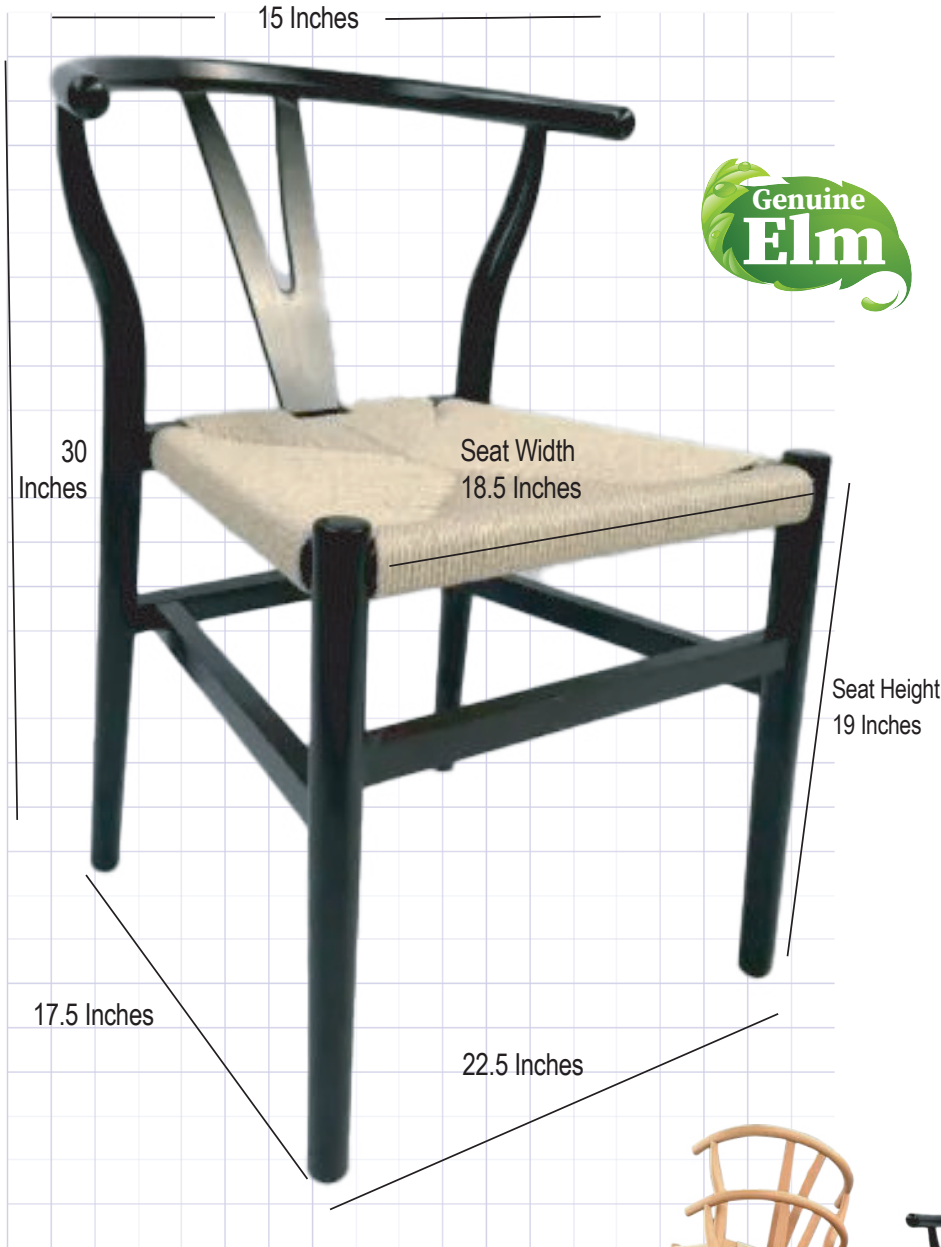

Black Wood Wishbone Wood Chair with Natural Rope Seat

Product Details

Ships Assembled?	Yes
Color	Black, Natural Rope Seat
Wood type	Elm
Seat Height	19 in.
Seat Width	18.5 in.
Chair Height	30 lbs.
Limited Warranty	1 Year Warranty
Material Category	Wood
Dimensions	22.5 x 17.5 x 30 in.
Weight Capacity	400 lbs.
Arms?	No
Chair Weight	12.5 lbs.
Seat Height	19 in.
Commercial Grade	Yes

Real Wood

Inspired by the grandeur of Ming dynasty thrones and refined by the unmistakable influence of Danish design, the Wishbone Chair, crafted of beautiful elm, is a true icon of modern furniture. This beauty has been in continuous production since 1950, a testament to its timeless appeal and impeccable craftsmanship.