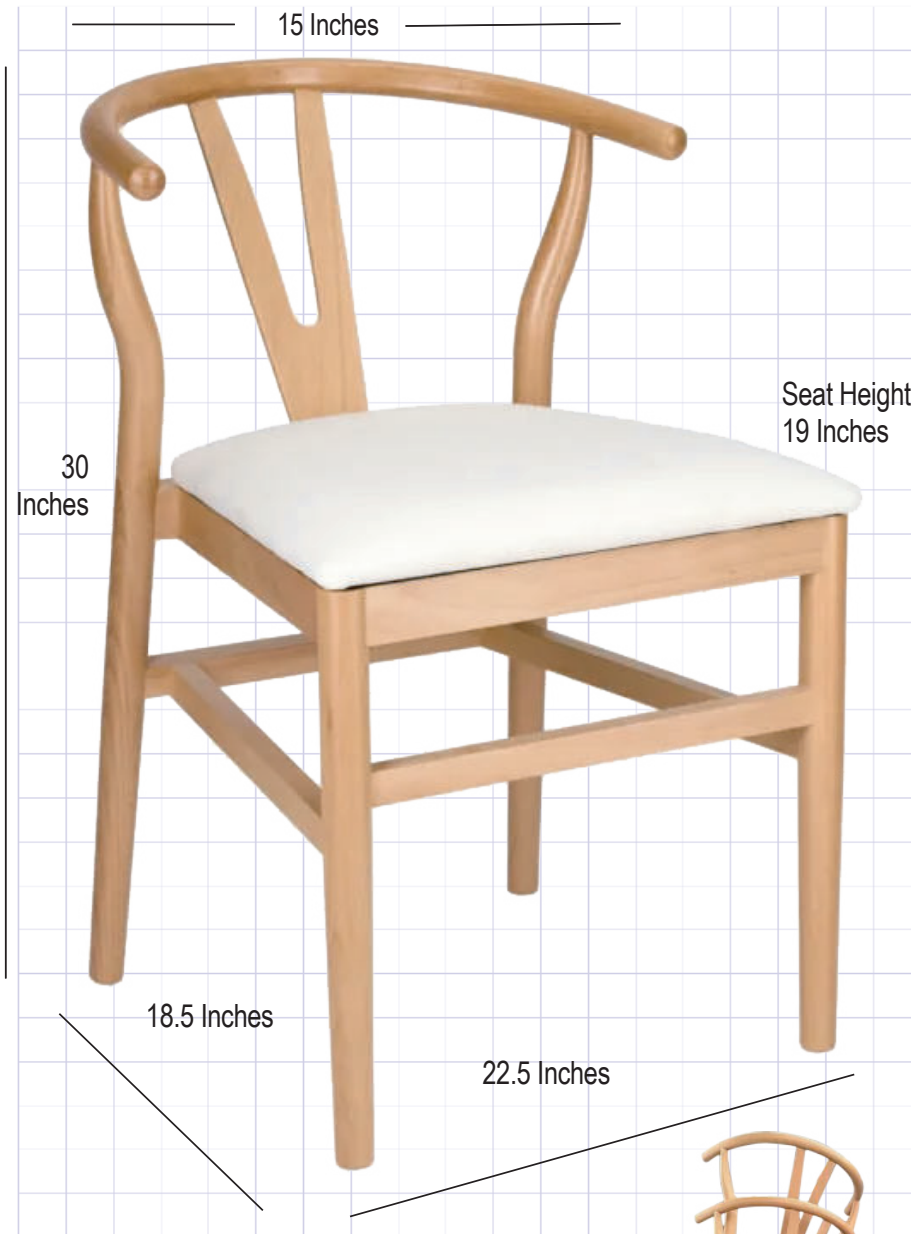

Natural Wood Wishbone Chair with Ivory Tweed Fabric Seat

Product Details

Ships Assembled?	Yes
Color	Natural Wood
Wood type	Elm
Seat Height	18 in.
Chair Height	37.75 lbs.
Limited Warranty	2 years
Material Category	Wood
Seat Width/Depth	19 x 18.5 x 22.5 in.
Arms?	No
Chair Weight	12.5 lbs.
Seat Height	19 in.
Commercial Grade	Yes

Real Wood

Inspired by the grandeur of Ming dynasty thrones and refined by the unmistakable influence of Danish design, the Wishbone Chair, crafted of beautiful elm, is a true icon of modern furniture. This beauty has been in continuous production since 1950, a testament to its timeless appeal and impeccable craftsmanship.