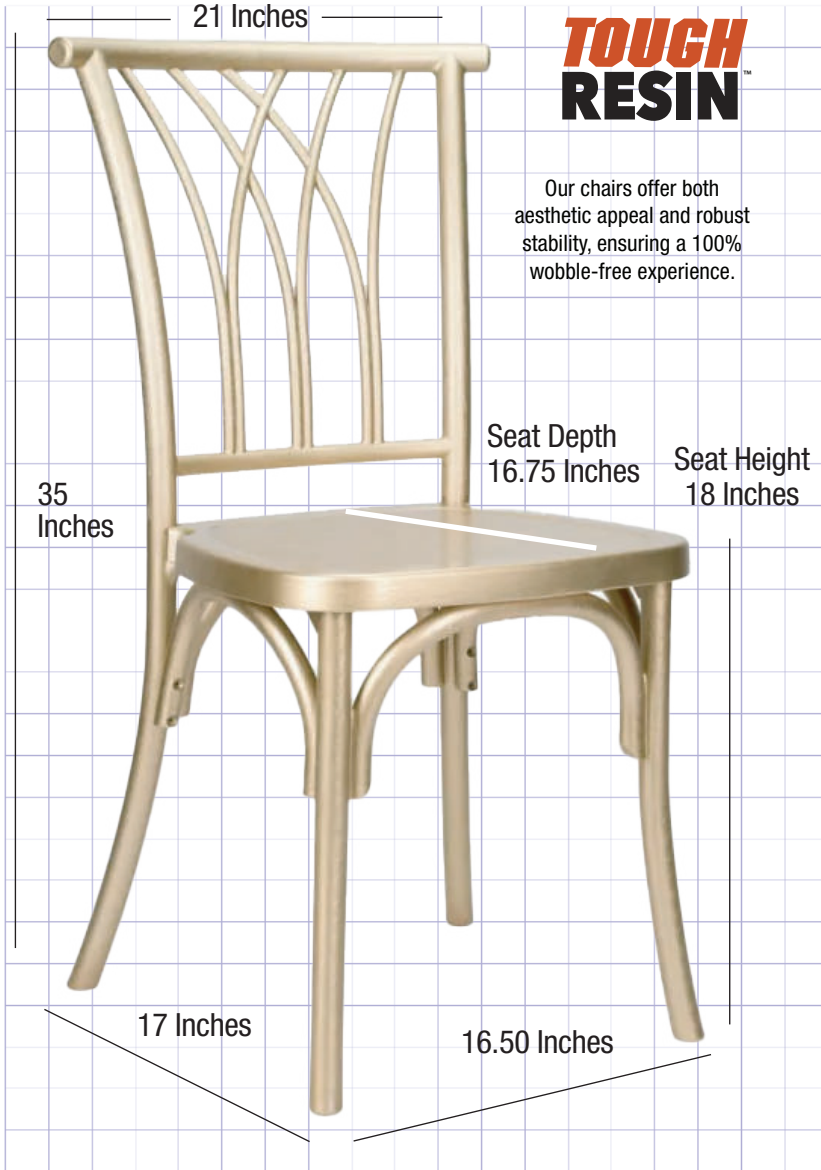

Gold Champagne ToughResin™ Willow Chair

The beauty of real wood with the toughness of resin!

Product Details

Ships Assembled?	Yes
Color	Gold Champagne
Seat Height	18 in.
Chair Height	35 in.
Limited Warranty	1 Year Warranty
Material Category	Commercial grade resin
Seat Width/Depth	17 x 16.5 in.
Weight Capacity	880 lbs.
Stack Capacity	8
Arms?	No
One-Piece Construction	No
Waterproof?	Yes
Chair Weight	9.75 lbs.
Overall Dimensions	17 x 16.5 x 35 in.
Units Per Pallet	48

Safety, Materials and Construction

Safety Standards	Meets or exceeds ANSI/BIFMA standards
Frame Material	High-Quality, 100% Virgin Resin
Finish	Non-stick, anti-static

Our ToughResin™ Willow Back Chair is a resilient alternative in the resin vs wood challenge. Despite its sturdy resin composition, this chair convincingly mimics the look and feel of wood. The Willow Back Chair enhances any setting with its gracefully converging lines and smooth finish, imparting a charming and inviting atmosphere.

Waterproof

Spill Resistant

Easy To Clean

What Makes Our Chair Different?

ToughResin.
Tougher.
Waterproof.
Easy to Clean.

This remarkable Willow Back chair is not only visually appealing but also remarkably durable and WATERPROOF! The Willow Back Chair has garnered widespread acceptance in the event and wedding industry, swiftly becoming a standard fixture for event centers and equipment rental companies. Made using the strongest resin available.