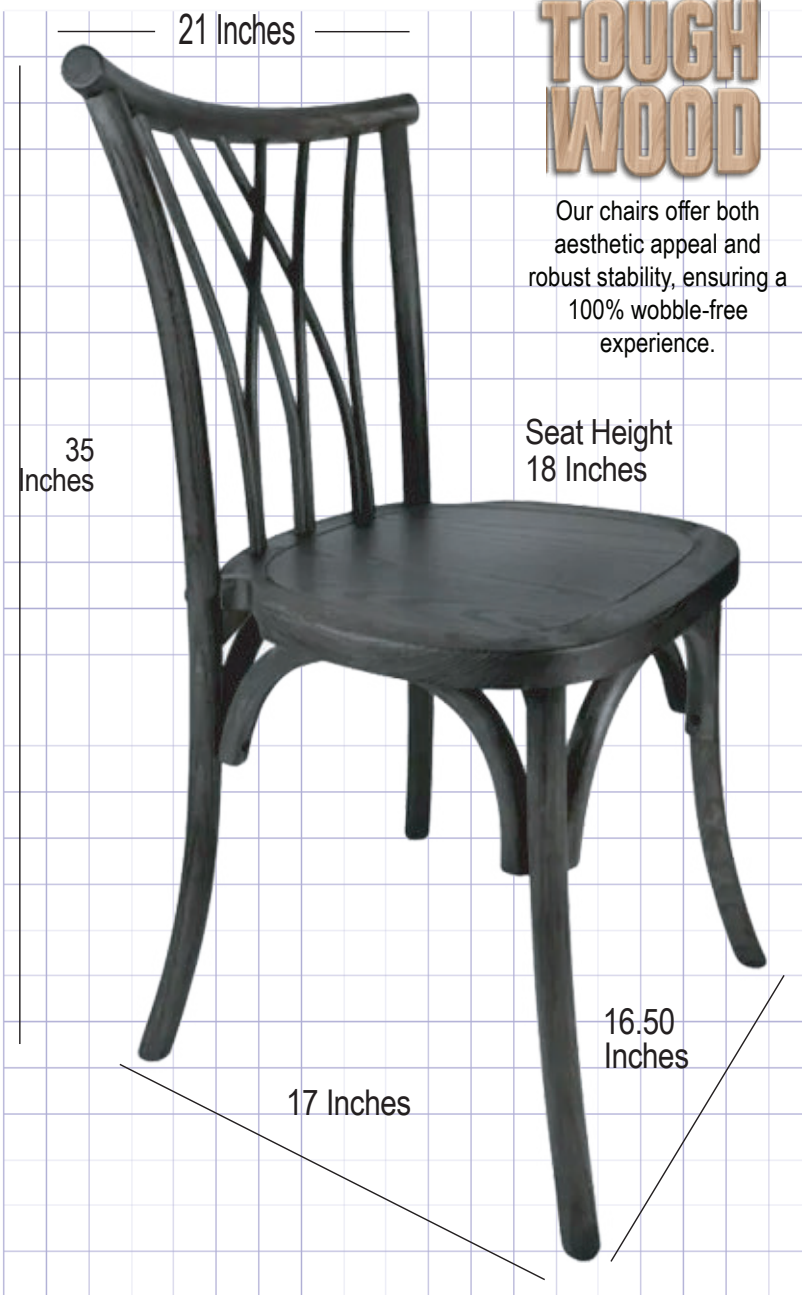

## Black ToughWood Willow Back Chair

The beauty of real wood with the toughness of resin!

**TOUGH  
WOOD**

Our chairs offer both aesthetic appeal and robust stability, ensuring a 100% wobble-free experience.

### Product Details

Ships Assembled?	Yes
Color	Black
Seat Height	18 in.
Chair Height	35 in.
Limited Warranty	1 year, Frame
Material Category	ToughWood
Seat Width/Depth	17 × 16.5 in.
Stack Capacity	10
Arms?	No
One-Piece Construction	No
Waterproof?	No
Chair Weight	9.75 lbs.
Overall Dimensions	16.75 × 17 × 35 in.
Units Per Pallet	48

### Safety, Materials and Construction

Safety Standards	Meets or exceeds ANSI/BIFMA standards
Frame Material	Solid wood construction
Finish	Non-stick, anti-static

It's no wonder that event planners have made the wood Willow Back a standard for event centers and equipment rental companies. It is made of a high quality ToughWood materials which looks like a high quality dining room chair.