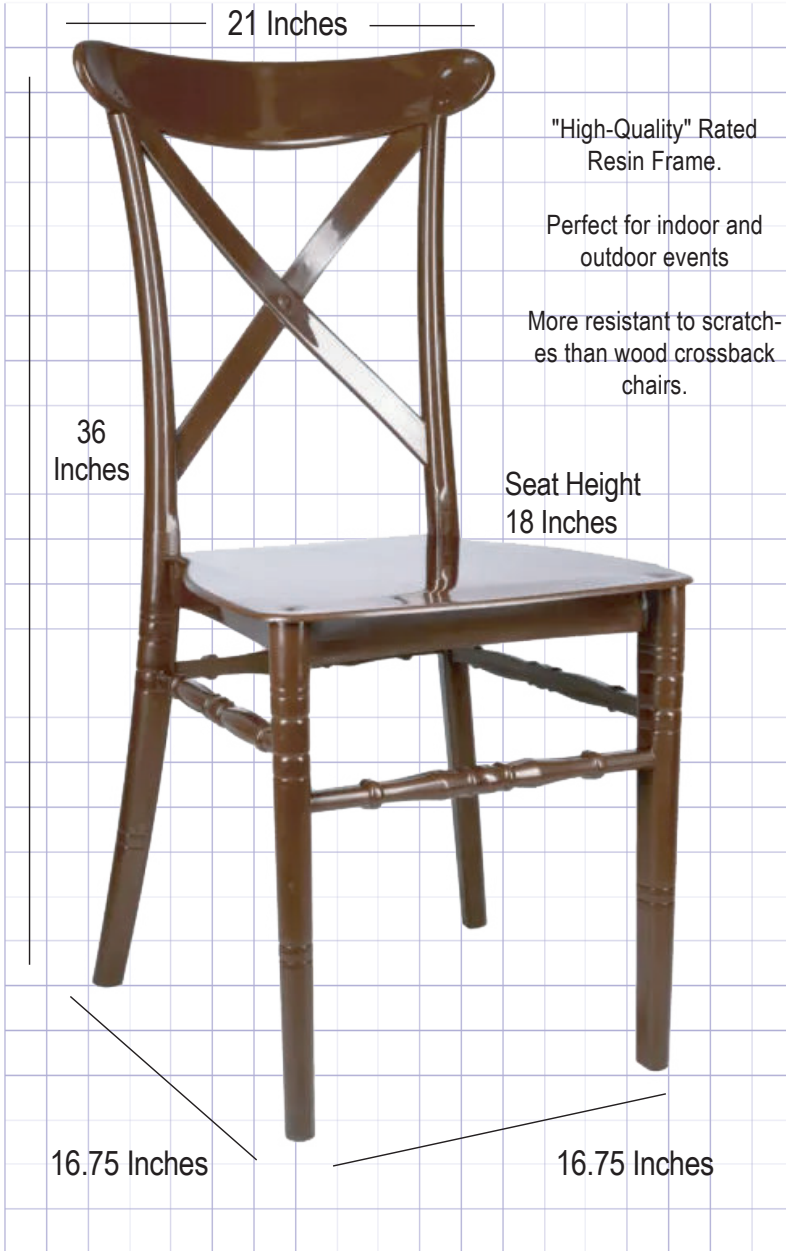

Brown BasicResin™ Cross Back Chair

The beauty of real wood with the toughness of resin!

The Brown BasicResin™ Cross Back Chair is a resilient alternative in the resin vs wood challenge. Despite its sturdy resin composition, this chair convincingly mimics the look and feel of wood. The Cross Back Chair enhances any setting with its gracefully curved lines and smooth finish, imparting a charming and inviting atmosphere.

Waterproof

Spill Resistant

Easy To Clean

What Makes Our Chair Different?

BasicResin.
Tougher.
Waterproof.
Easy to Clean.

This remarkable cross back chair is not only visually appealing but also remarkably durable and WATERPROOF! The Cross Back Chair has garnered widespread acceptance in the event and wedding industry, swiftly becoming a standard fixture for event centers and equipment rental companies. Made in a single piece from the strongest resin available.

Product Details

Ships Assembled?	Yes
Color	Brown
Seat Height	18 in.
Chair Height	36 in.
Limited Warranty	1 year
Material Category	Commercial Grade Resin
Seat Width/Depth	15.75 x 15.50 in.
Stack Capacity	8
Arms?	No
One-Piece Construction	Yes
Waterproof?	Yes
Chair Weight	8.75 lbs.
Overall Dimensions	16.75 x 16.75 x 36 in.
Units Per Pallet	48