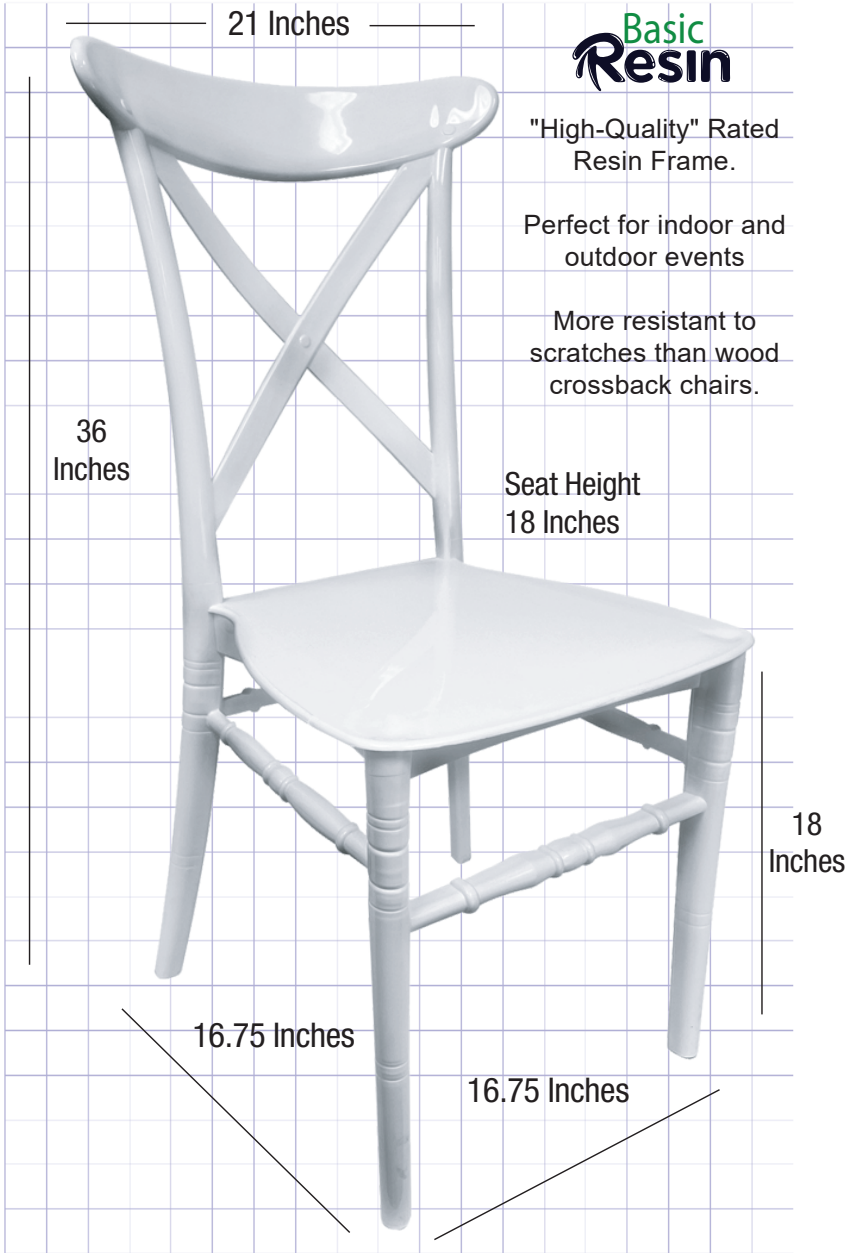

White BasicResin™ Cross Back Chair

The beauty of real wood with the toughness of resin!

"High-Quality" Rated Resin Frame.

Perfect for indoor and outdoor events

More resistant to scratches than wood crossback chairs.

Seat Height
18 Inches

18
Inches

16.75 Inches

16.75 Inches

The White BasicResin™ Cross Back Chair is a resilient alternative in the resin vs. wood challenge. Despite its sturdy resin composition, this chair convincingly mimics the look and feel of wood. The Cross Back Chair enhances any setting with its gracefully curved lines and smooth finish, imparting a charming and inviting atmosphere.

Waterproof

Spill Resistant

Easy To Clean

What Makes Our Chair Different?

- BasicResin. Tougher.**
- Waterproof.**
- Easy to Clean.**

This remarkable Cross Back chair is not only visually appealing but also remarkably durable and WATERPROOF! The Cross Back Chair has garnered widespread acceptance in the event and wedding industry, swiftly becoming a standard fixture for event centers and equipment rental companies. Made in a single piece from the strongest resin available.

Product Details

Ships Assembled?	Yes
Color	White
Seat Height	18 in.
Chair Height	36 in.
Limited Warranty	1 year
Material Category	Commercial grade resin
Seat Width/Depth	15.75 x 15.50 in.
Stack Capacity	8
Arms?	No
One-Piece Construction	Yes
Waterproof?	Yes
Chair Weight	8.75 lbs.
Overall Dimensions	16.75 x 16.75 x 36 in.
Units Per Pallet	48