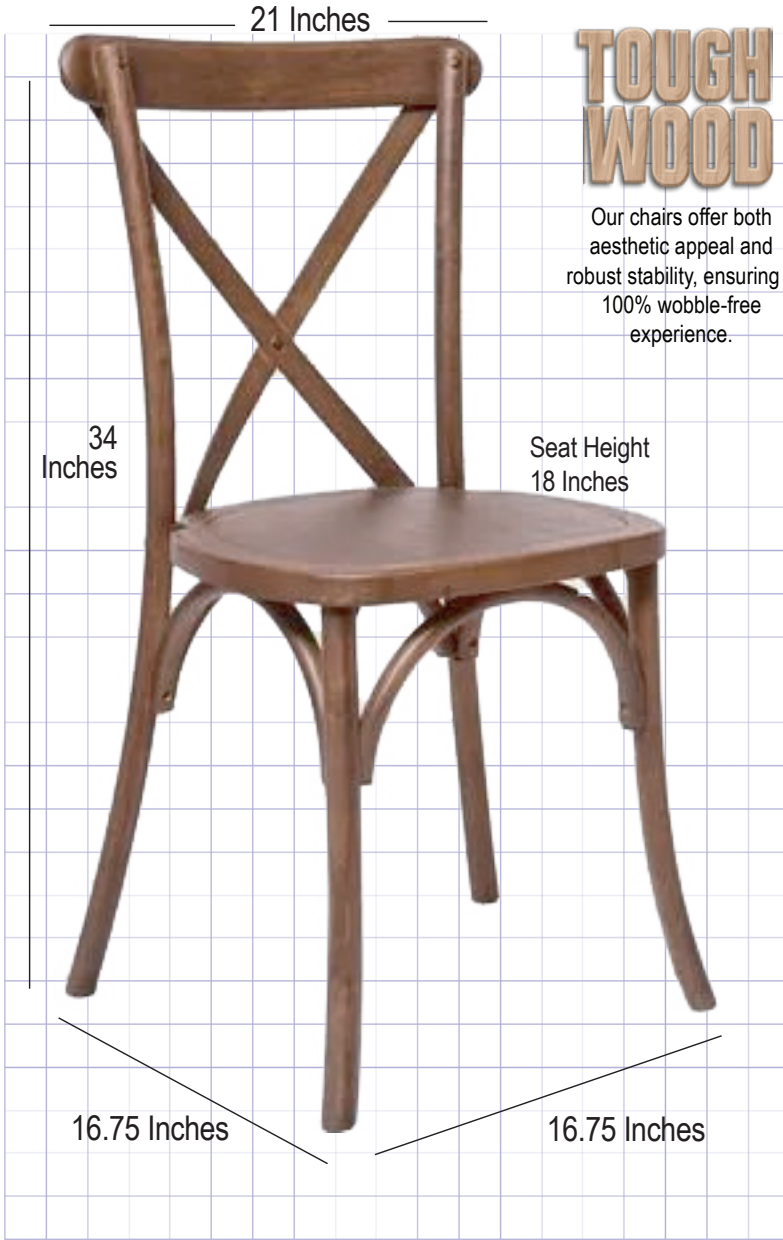

Fruitwood ToughWood™ Cross Back Chair

The beauty of real wood with the toughness of resin!

Product Details

Ships Assembled?	Yes
Color	Fruitwood
Seat Height	18 in.
Chair Height	34 in.
Warranty	1 Year Warranty
Material Category	Beech Wood
Seat Width/Depth	16.75 × 16.75 in.
Stack Capacity	10
Arms?	No
One-Piece Construction	Yes
Waterproof?	Yes
Chair Weight	9.5 lbs.
Overall Dimensions	16.75 × 16.75 × 34 in.
Units Per Pallet	48

Safety, Materials and Construction

Safety Standards	Meets or exceeds ANSI/BIFMA standards
Frame Material	Solid Beech wood construction
Finish	Non-stick, anti-static

It's no wonder that event planners have made the wood cross back a standard for event centers and equipment rental companies. It is made of beech wood, which looks like a high quality dining room chair.

The Ultimate Wood Cross Back

The Fruitwood Toughwood Cross Back Chair has become the go-to chair for any event, and you'll find it as the seating of choice for the wedding industry. It's at home in the most sophisticated wedding venues as well as the most casual gatherings. These chairs are crafted from beech wood for stability and their smooth sleek design makes them one of the most comfortable in the industry.