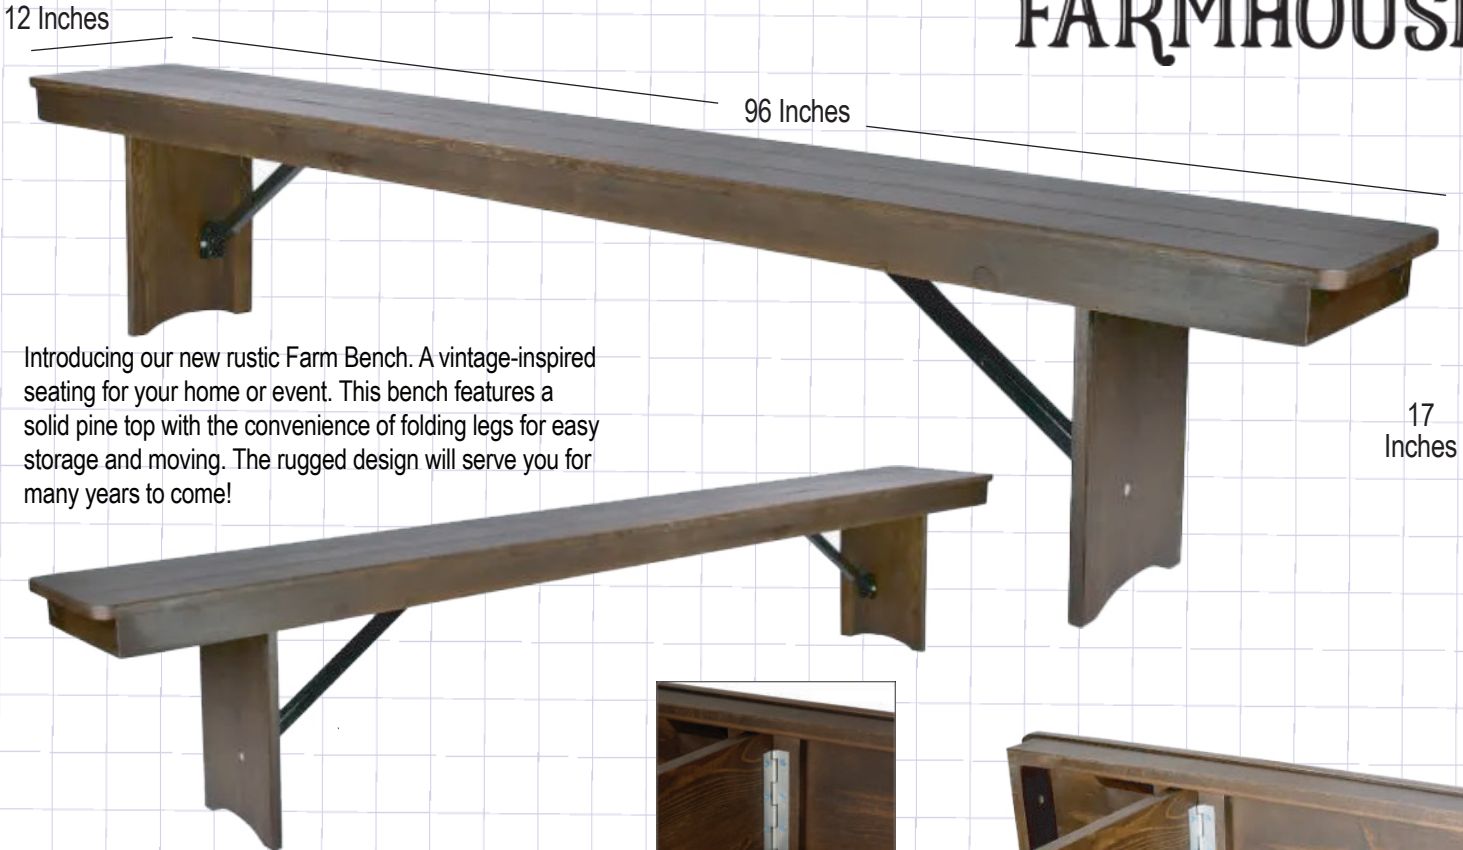

# Fruitwood 96"x 12" Rectangle Farm Bench

Features a solid pine top with folding legs for easy storage and moving.

## FARMHOUSE

Introducing our new rustic Farm Bench. A vintage-inspired seating for your home or event. This bench features a solid pine top with the convenience of folding legs for easy storage and moving. The rugged design will serve you for many years to come!

### Rustic Luxury. The Farm Style.

Constructed of long, sturdy planks and capable of holding a feast for a crowd, traditional farmhouse tables are the centerpieces of rustic dining rooms.

Our hardware locks securely for easy transport and storage. The Chivari Sure-Lock Technology ensures a safe, secure lockdown.

Material	Wood, Solid Pine
Shape	Folding Legs; 8.25 Inch
Size	96" x 12"
Commercial-Grade?	Yes
Legs	Square, locking
Replaceable Floor Caps	No
Overall Length / Depth	96" x 12"
Overall Height	17"
Overall Width	12"
Table Weight	34 lbs.
Ships Assembled?	Yes
Product Warranty	1 Year