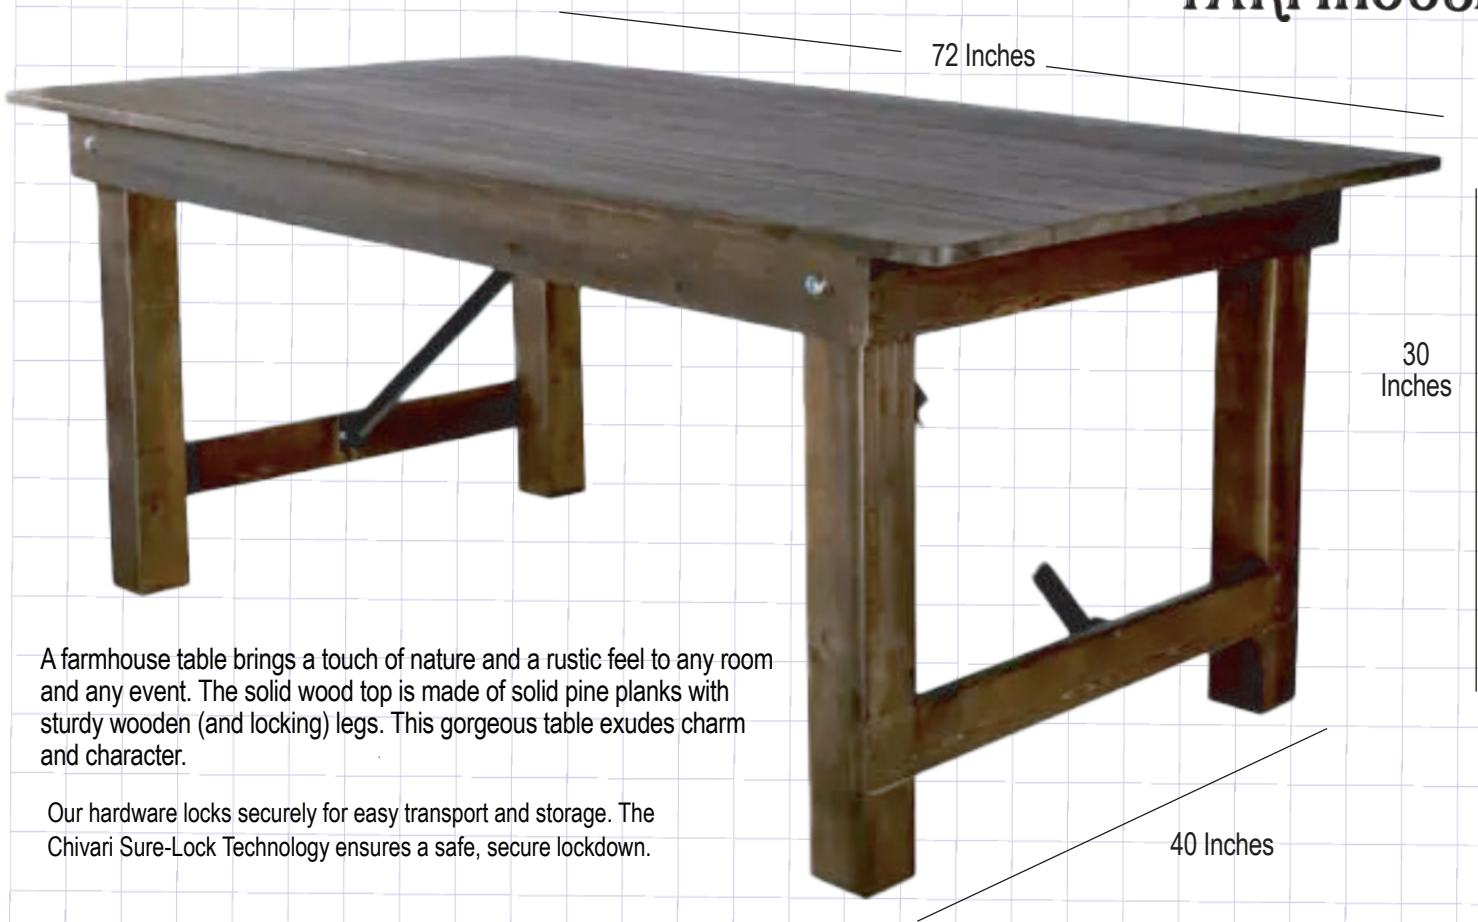

# 72" x 40" Rectangle Straight Leg Farm Table

Features a solid pine top with folding legs for easy storage and moving.

A farmhouse table brings a touch of nature and a rustic feel to any room and any event. The solid wood top is made of solid pine planks with sturdy wooden (and locking) legs. This gorgeous table exudes charm and character.

## Rustic Luxury. The Farm Style.

Constructed of long, sturdy planks and capable of holding a feast for a crowd, traditional farmhouse tables are the centerpieces of rustic dining rooms.

## Product Details

Material	Wood, Solid Pine
Shape	Rectangle
Size	72" x 40"
Commercial-Grade?	Yes
Legs	3.5 inch square, locking
Support post	Folding steel support post
Replaceable Floor Caps	No
Overall Length	72"
Overall Height	30"
Overall Width	40"
Table Weight	104 lbs.
Ships Assembled?	Yes
Product Warranty	1 Year