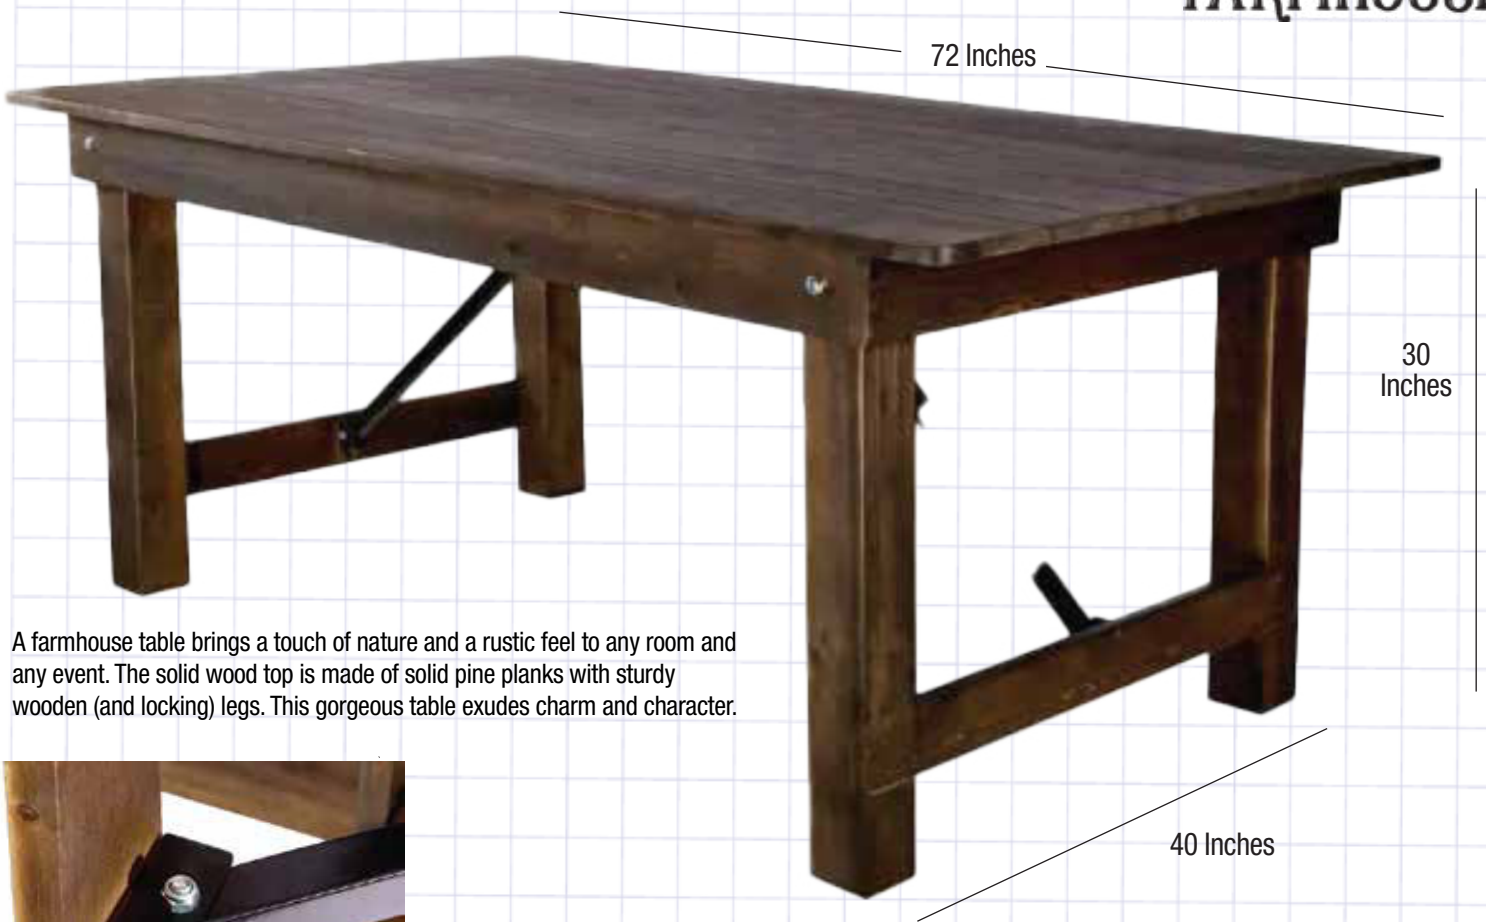

FARMHOUSE

Fruitwood 72" x 40" Rectangle Straight Leg Farm Table

Features a solid pine top with folding legs for easy storage and moving.

A farmhouse table brings a touch of nature and a rustic feel to any room and any event. The solid wood top is made of solid pine planks with sturdy wooden (and locking) legs. This gorgeous table exudes charm and character.

Farmhouse Tables Are Sturdy
Made from solid wood, farmhouse tables are sturdy -- and built to last. This makes it a great option for daily use. It will withstand wear and tear and look beautiful for years to come.

Our hardware locks securely for easy transport and storage. The Chivari Sure-Lock Technology ensures a safe, secure lockdown.

Rustic Luxury. The Farm Style.

Constructed of long, sturdy planks and capable of holding a feast for a crowd, traditional farmhouse tables are the centerpieces of rustic dining rooms.

Material	Wood, Solid Pine
Shape	Rectangle
Size	72" x 40"
Commercial-Grade?	Yes
Legs	3.5 inch square, locking
Support post	Folding steel support post
Replaceable Floor Caps	No
Overall Length	72"
Overall Height	30"
Overall Width	40"
Table Weight	104 lbs.
Ships Assembled?	Yes
Product Warranty	1 Year