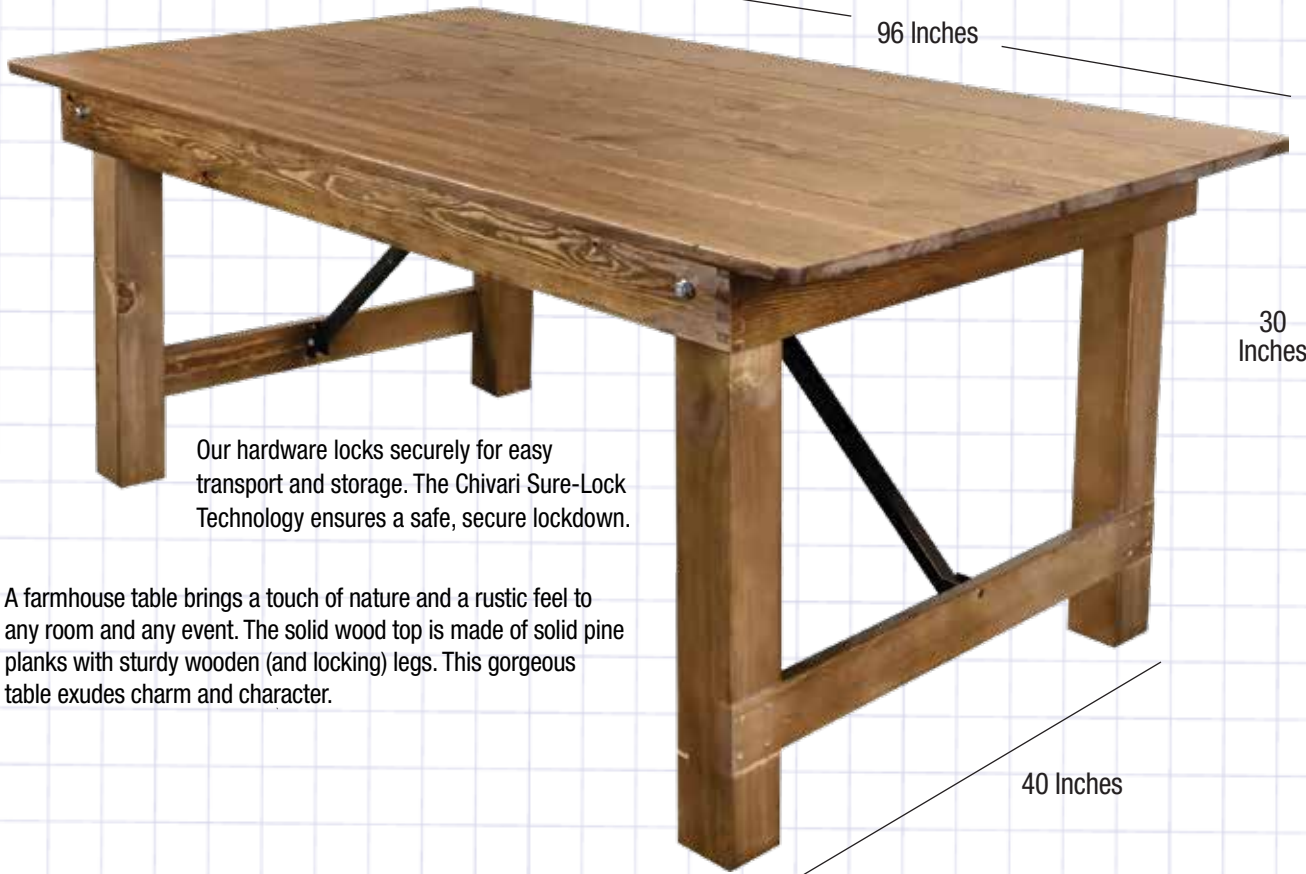

Chestnut 96" x 40" Rectangle Straight Leg Farm Table

Features a solid pine top with folding legs for easy storage and moving.

FARMHOUSE

Our hardware locks securely for easy transport and storage. The Chivari Sure-Lock Technology ensures a safe, secure lockdown.

A farmhouse table brings a touch of nature and a rustic feel to any room and any event. The solid wood top is made of solid pine planks with sturdy wooden (and locking) legs. This gorgeous table exudes charm and character.

Rustic Luxury. The Farm Style.

Constructed of long, sturdy planks and capable of holding a feast for a crowd, traditional farmhouse tables are the centerpieces of rustic dining rooms.

Material	Wood, Solid Pine
Shape	Rectangle
Size	96" x 40"
Commercial-Grade?	Yes
Legs	3.5 inch square, locking
Support post	Folding steel support post
Replaceable Floor Caps	No
Overall Length / Depth	96" x 40"
Overall Height	30"
Overall Width	40"
Table Weight	104 lbs.
Ships Assembled?	Yes
Product Warranty	1 Year