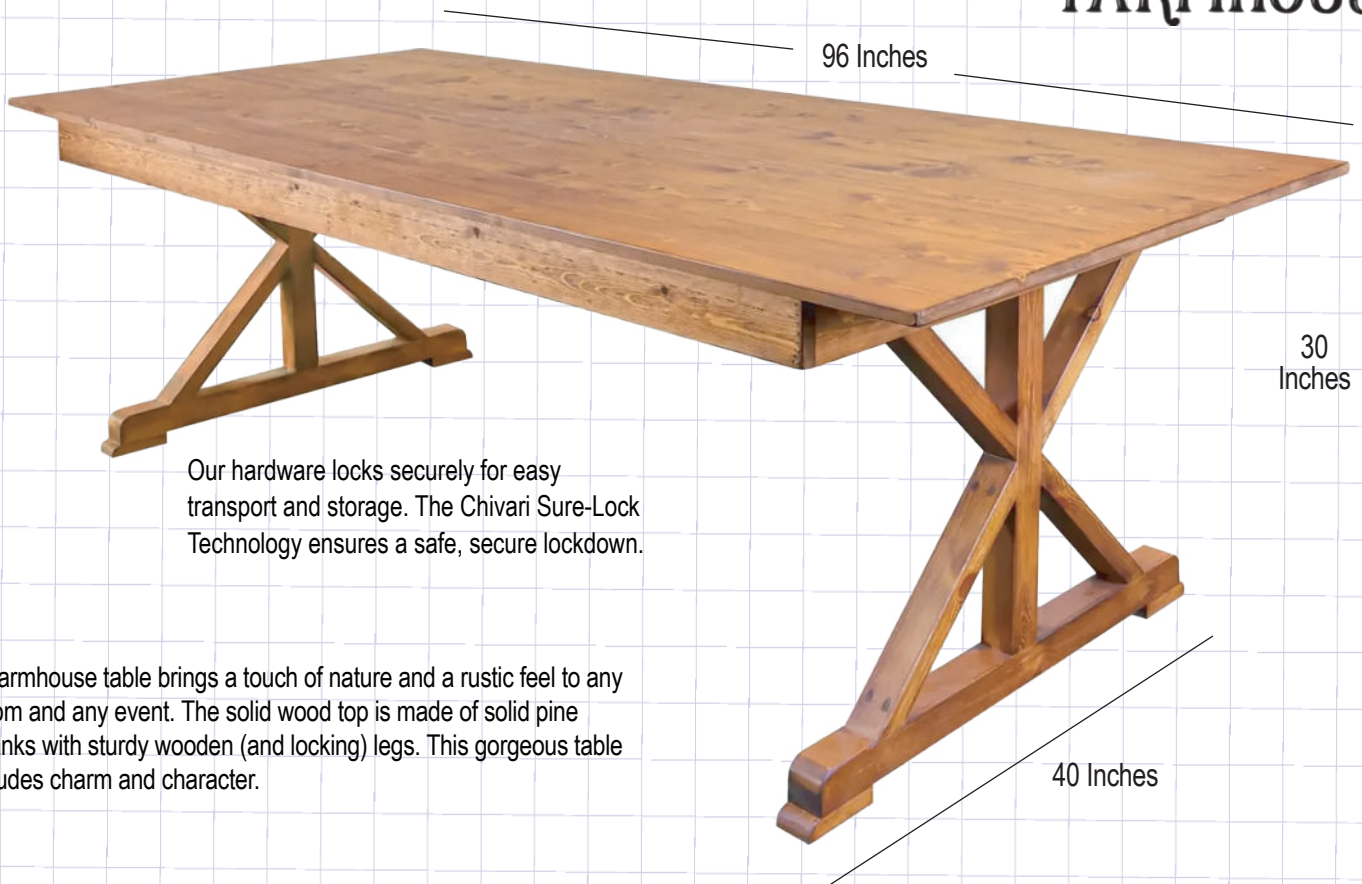

96" x 40" Rectangle X-Shape Leg Farm Table

Features a solid pine top with folding legs for easy storage and moving.

FARMHOUSE

Our hardware locks securely for easy transport and storage. The Chivari Sure-Lock Technology ensures a safe, secure lockdown.

A farmhouse table brings a touch of nature and a rustic feel to any room and any event. The solid wood top is made of solid pine planks with sturdy wooden (and locking) legs. This gorgeous table exudes charm and character.

Constructed of long, sturdy planks and capable of holding a feast for a crowd, traditional farmhouse tables are the centerpieces of rustic dining rooms.

Available in

Chestnut	Fruitwood	White Distressed
		

Product Details

Material	Wood, Solid Pine
Shape	Rectangle, X-Leg
Size	96" x 40"
Commercial-Grade?	Yes
Legs	Square, locking
Support post	Folding steel support post
Replaceable Floor Caps	No
Overall Length / Depth	96" x 40"
Overall Height	30"
Overall Width	40"
Table Weight	103 lbs.
Ships Assembled?	Yes
Product Warranty	1 Year