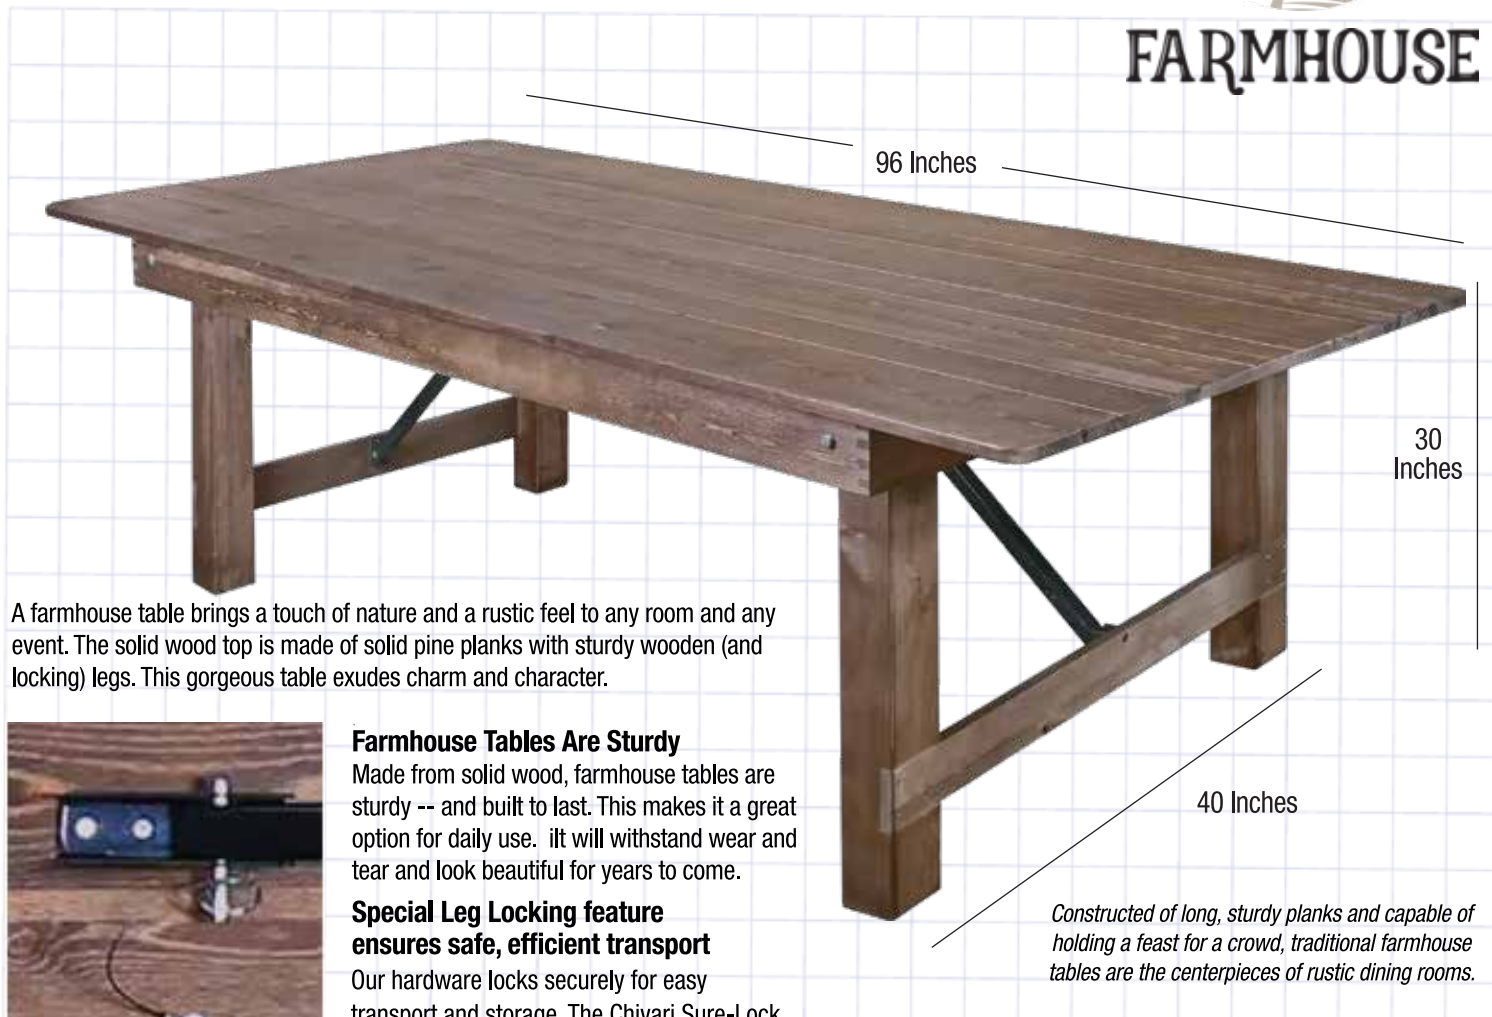

Fruitwood 96" x 40" Rectangle Straight Leg Farm Table

Features a solid pine top with folding legs for easy storage and moving.

FARMHOUSE

A farmhouse table brings a touch of nature and a rustic feel to any room and any event. The solid wood top is made of solid pine planks with sturdy wooden (and locking) legs. This gorgeous table exudes charm and character.

Farmhouse Tables Are Sturdy

Made from solid wood, farmhouse tables are sturdy -- and built to last. This makes it a great option for daily use. It will withstand wear and tear and look beautiful for years to come.

Special Leg Locking feature ensures safe, efficient transport

Our hardware locks securely for easy transport and storage. The Chivari Sure-Lock Technology ensures a safe, secure lockdown.

Constructed of long, sturdy planks and capable of holding a feast for a crowd, traditional farmhouse tables are the centerpieces of rustic dining rooms.

Rustic Luxury. The Farm Style.

Material	Wood, Solid Pine
Shape	Rectangle
Size	96" x 40"
Commercial-Grade?	Yes
Legs	3.5 inch square, locking
Support post	Folding steel support post
Replaceable Floor Caps	No
Overall Length	96"
Overall Height	30"
Overall Width	40"
Table Weight	100 lbs.
Ships Assembled?	Yes
Product Warranty	1 Year