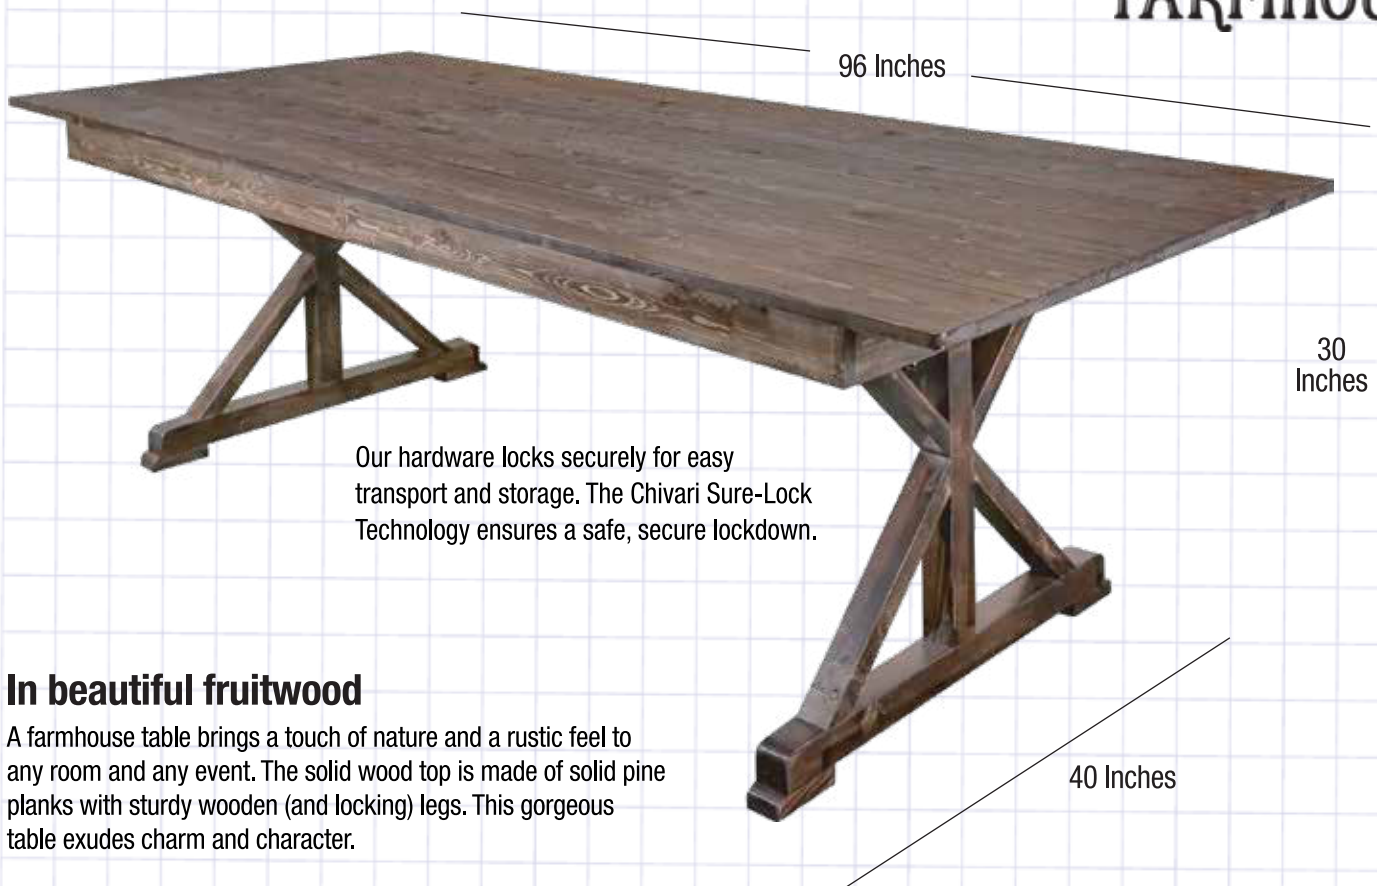

Fruitwood 96"x 40" Rectangle X-Shape Leg Farm Table

Features a solid pine top with folding legs for easy storage and moving.

FARMHOUSE

In beautiful fruitwood

A farmhouse table brings a touch of nature and a rustic feel to any room and any event. The solid wood top is made of solid pine planks with sturdy wooden (and locking) legs. This gorgeous table exudes charm and character.

Rustic Luxury. The Farm Style.

Constructed of long, sturdy planks and capable of holding a feast for a crowd, traditional farmhouse tables are the centerpieces of rustic dining rooms.

Material	Wood, Solid Pine
Shape	Rectangle, X-Leg
Size	96" x 40"
Commercial-Grade?	Yes
Legs	Square, locking
Support post	Folding steel support post
Replaceable Floor Caps	No
Overall Length / Depth	96" x 40"
Overall Height	30"
Overall Width	40"
Table Weight	103 lbs.
Ships Assembled?	Yes
Product Warranty	1 Year