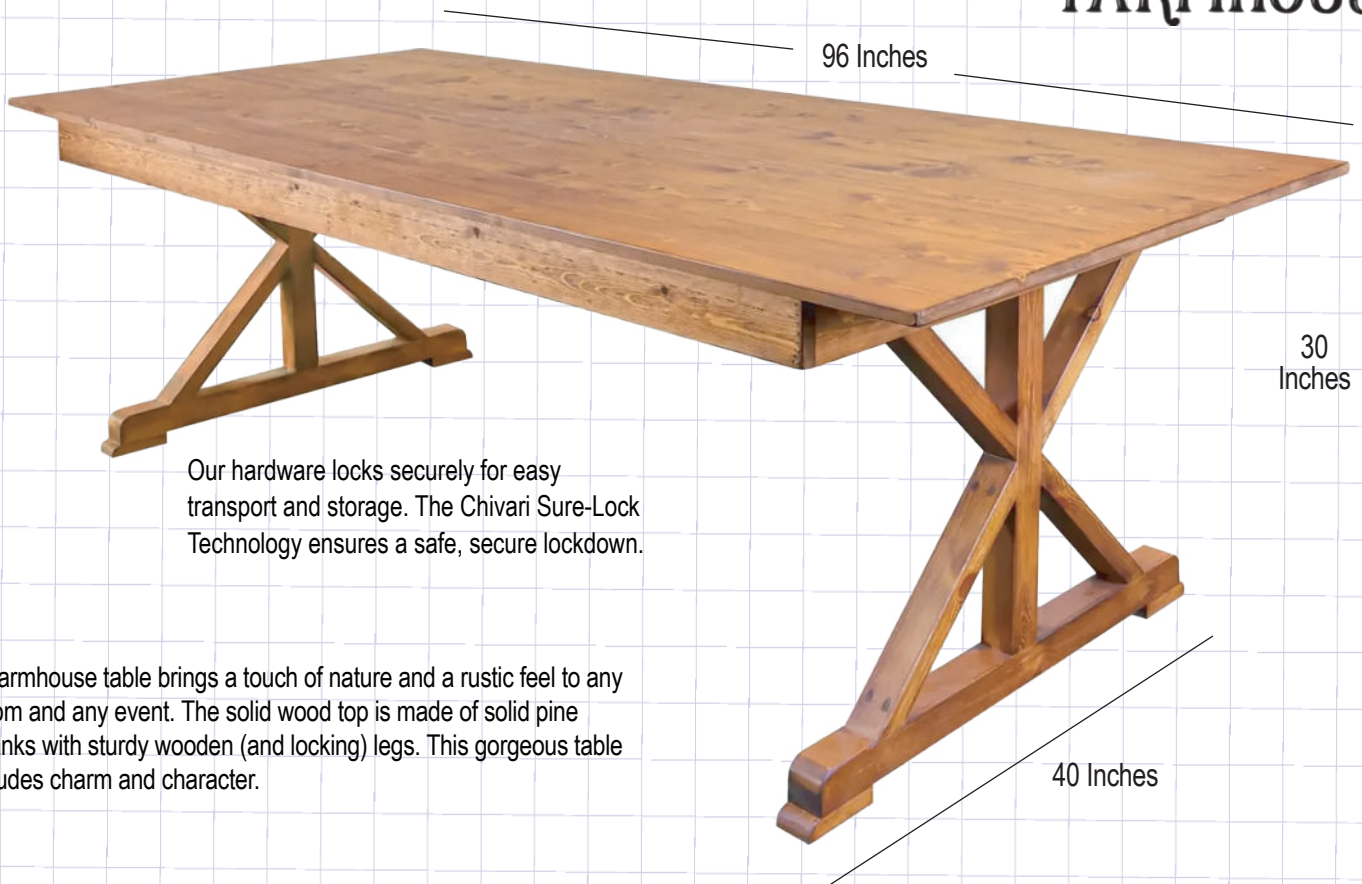

96" x 40" Rectangle X-Shape Leg Farm Table

Features a solid pine top with folding legs for easy storage and moving.

FARMHOUSE

Our hardware locks securely for easy transport and storage. The Chivari Sure-Lock Technology ensures a safe, secure lockdown.

A farmhouse table brings a touch of nature and a rustic feel to any room and any event. The solid wood top is made of solid pine planks with sturdy wooden (and locking) legs. This gorgeous table exudes charm and character.

Constructed of long, sturdy planks and capable of holding a feast for a crowd, traditional farmhouse tables are the centerpieces of rustic dining rooms.

Product Details

Material	Wood, Solid Pine
Shape	Rectangle, X-Leg
Size	96" x 40"
Commercial-Grade?	Yes
Legs	Square, locking
Support post	Folding steel support post
Replaceable Floor Caps	No
Overall Length / Depth	96" x 40"
Overall Height	30"
Overall Width	40"
Table Weight	103 lbs.
Ships Assembled?	Yes
Product Warranty	1 Year