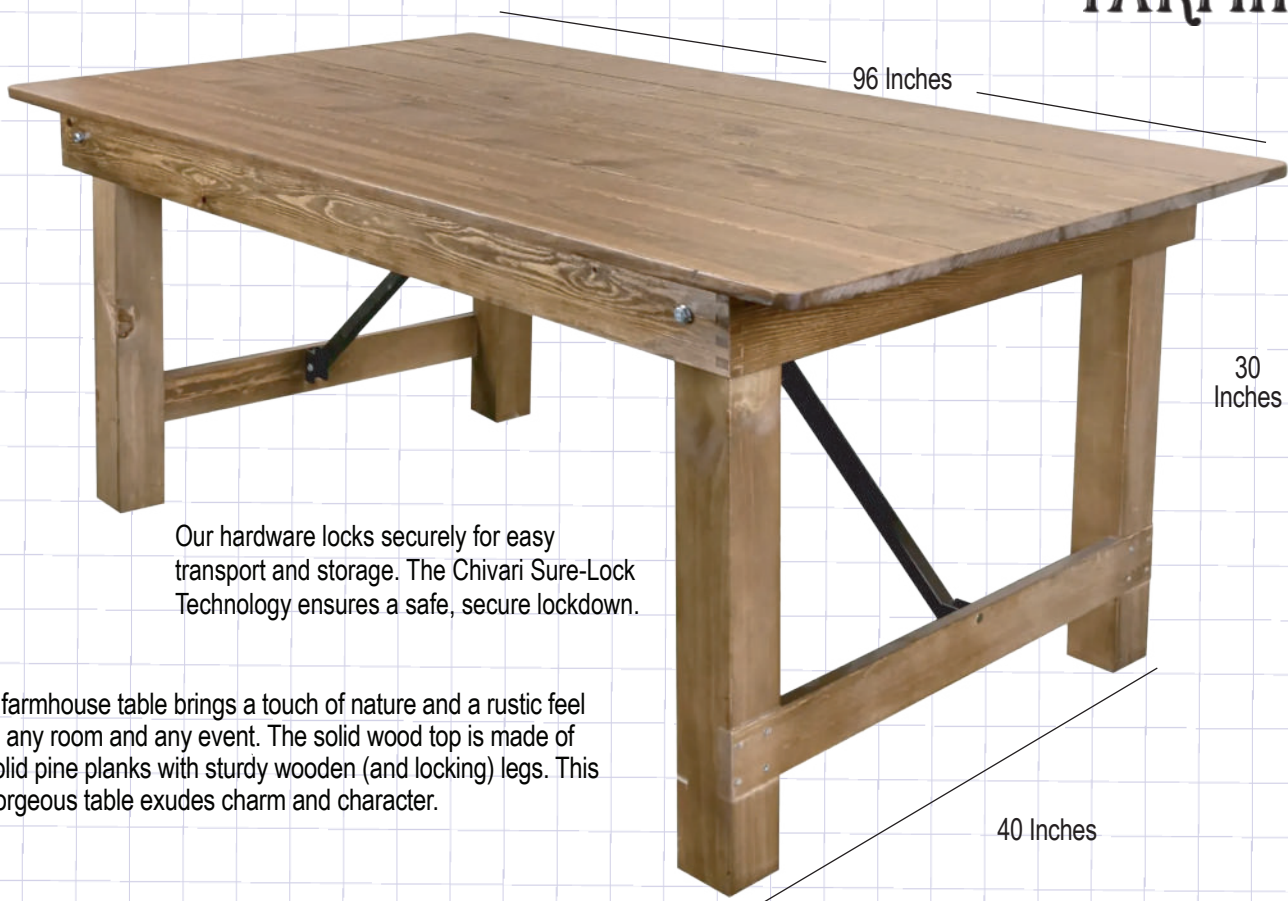

96" x 40" Rectangle Straight Leg Farm Table

Features a solid pine top with folding legs for easy storage and moving.

FARMHOUSE

Our hardware locks securely for easy transport and storage. The Chivari Sure-Lock Technology ensures a safe, secure lockdown.

A farmhouse table brings a touch of nature and a rustic feel to any room and any event. The solid wood top is made of solid pine planks with sturdy wooden (and locking) legs. This gorgeous table exudes charm and character.

Rustic Luxury. The Farm Style.

Constructed of long, sturdy planks and capable of holding a feast for a crowd, traditional farmhouse tables are the centerpieces of rustic dining rooms.

Available in

Chestnut	Fruitwood	White Distressed
		

Product Details

Material	Wood, Solid Pine
Shape	Rectangle
Size	96" x 40"
Commercial-Grade?	Yes
Legs	3.5 inch square, locking
Support post	Folding steel support post
Replaceable Floor Caps	No
Overall Length / Depth	96" x 40"
Overall Height	30"
Overall Width	40"
Table Weight	104 lbs.
Ships Assembled?	Yes
Product Warranty	1 Year