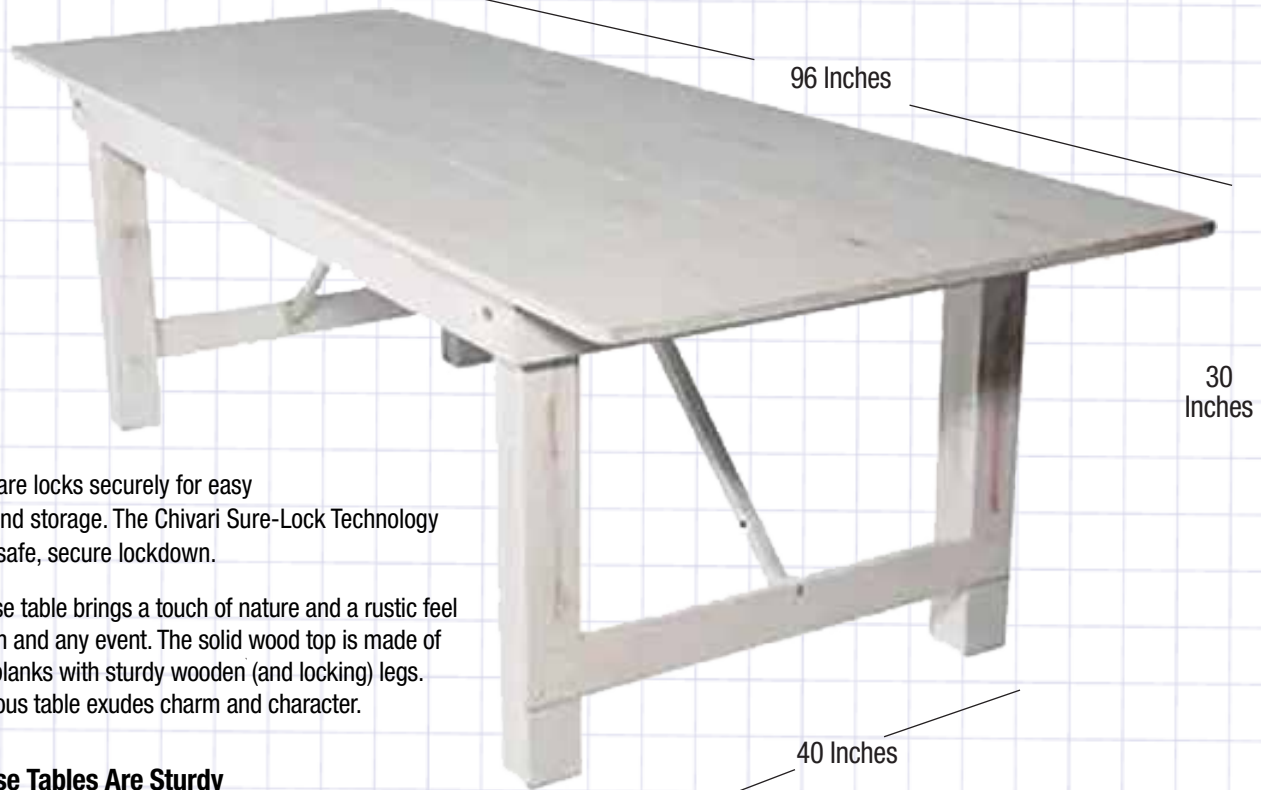

# White Distressed 96" x 40" Rectangle Straight Leg Farm Table

Features a solid pine top with folding legs for easy storage and moving.

## FARMHOUSE

*White distressed. Our beautiful antique white farm tables*

Our hardware locks securely for easy transport and storage. The Chivari Sure-Lock Technology ensures a safe, secure lockdown.

A farmhouse table brings a touch of nature and a rustic feel to any room and any event. The solid wood top is made of solid pine planks with sturdy wooden (and locking) legs. This gorgeous table exudes charm and character.

### Farmhouse Tables Are Sturdy

Made from solid wood, farmhouse tables are sturdy -- and built to last. This makes it a great option for daily use. It will withstand wear and tear and look beautiful for years to come.

### Rustic Luxury. The Farm Style.

Constructed of long, sturdy planks and capable of holding a feast for a crowd, traditional farmhouse tables are the centerpieces of rustic dining rooms.

Material	Wood, Solid Pine
Shape	Rectangle
Size	96" x 40"
Commercial-Grade?	Yes
Legs	3.5 inch square, locking
Support post	Folding steel support post
Replaceable Floor Caps	No
Overall Length	96"
Overall Height	30"
Overall Width	40"
Table Weight	104 lbs.
Ships Assembled?	Yes
Product Warranty	1 Year