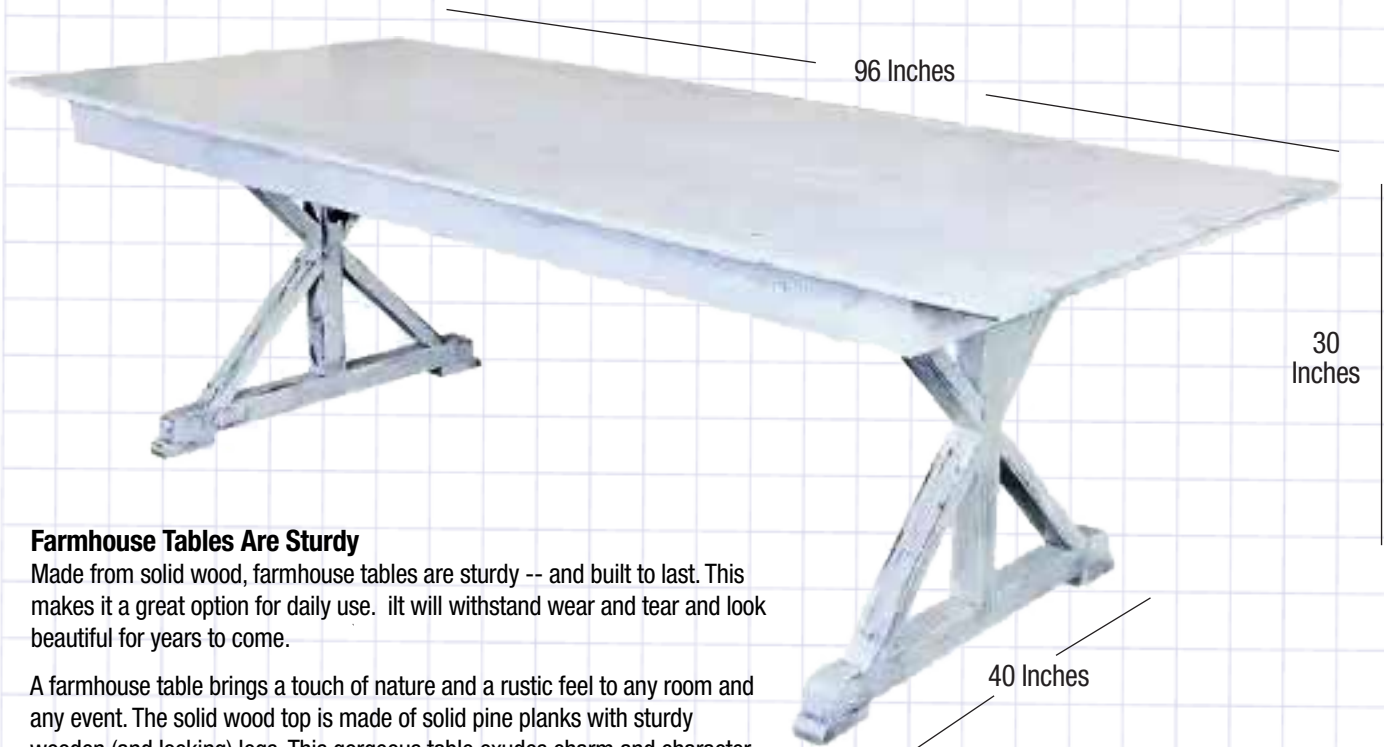

White Distressed 96" x 40" Rectangle X-Style Leg Farm Table

Features a solid pine top with folding legs for easy storage and moving.

FARMHOUSE

White distressed. Our beautiful antique white farm tables

Farmhouse Tables Are Sturdy

Made from solid wood, farmhouse tables are sturdy -- and built to last. This makes it a great option for daily use. It will withstand wear and tear and look beautiful for years to come.

A farmhouse table brings a touch of nature and a rustic feel to any room and any event. The solid wood top is made of solid pine planks with sturdy wooden (and locking) legs. This gorgeous table exudes charm and character.

Our hardware locks securely for easy transport and storage. The Chivari Sure-Lock Technology ensures a safe, secure lockdown.

Rustic Luxury. The Farm Style.

Constructed of long, sturdy planks and capable of holding a feast for a crowd, traditional farmhouse tables are the centerpieces of rustic dining rooms.

Material	Wood, Solid Pine
Shape	Rectangle
Size	96" x 40"
Commercial-Grade?	Yes
Legs	X-Leg, locking
Support post	Folding steel support post
Replaceable Floor Caps	No
Overall Length	96"
Overall Height	30"
Overall Width	40"
Table Weight	104 lbs.
Ships Assembled?	Yes
Product Warranty	1 Year