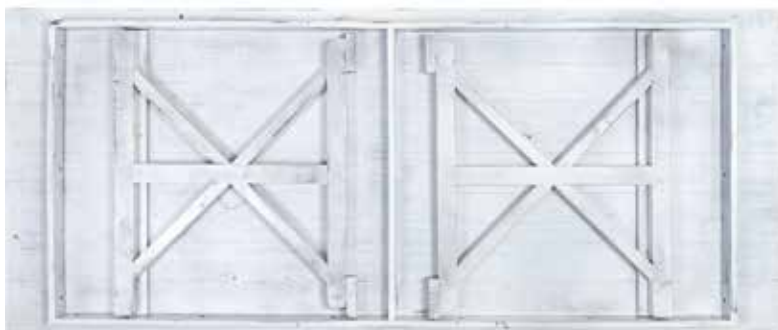

White Distressed 96" x 40" Rectangle X-Style Leg Farm Table

Features a solid pine top with folding legs for easy storage and moving.

FARMHOUSE

White distressed. Our beautiful antique white farm tables

Farmhouse Tables Are Sturdy

Made from solid wood, farmhouse tables are sturdy -- and built to last. This makes it a great option for daily use. It will withstand wear and tear and look beautiful for years to come.

A farmhouse table brings a touch of nature and a rustic feel to any room and any event. The solid wood top is made of solid pine planks with sturdy wooden (and locking) legs. This gorgeous table exudes charm and character.

Our hardware locks securely for easy transport and storage. The Chivari Sure-Lock Technology ensures a safe, secure lockdown.

Rustic Luxury. The Farm Style.

Constructed of long, sturdy planks and capable of holding a feast for a crowd, traditional farmhouse tables are the centerpieces of rustic dining rooms.