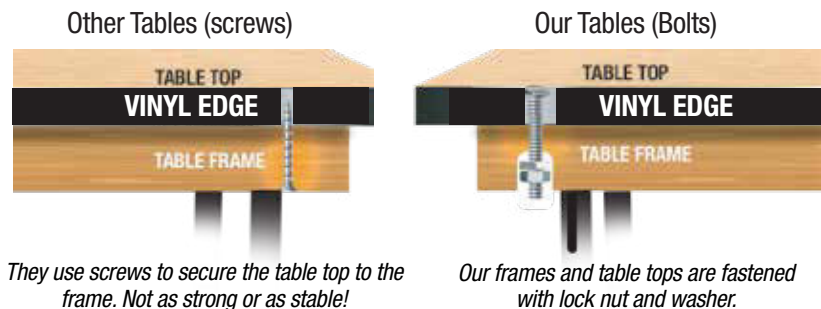

We Bolt Our Table Tops To Their Frames (others don't)

Bottom Runners	2 runners on the table bottom prevent warping and allow table stacking. The Posi-lock wishbone legs fold and lock easily.
Our ToughEdge	Our reinforced ToughEdge protection strip surrounds the entire table and can withstand years of setup and breakdown.
Bolt-Through assembly	Our tables are crafted using only a commercial-quality Bolt-through assembly process for ultimate strength.
High-Strength Bolts	Cold Formed™ steel alloy bolts for improved physical strength and longevity

Material	3/4" Commercial Grade Plywood
Shape	Rectangle
Size	96" x 48" x 30"
Commercial-Grade?	Yes
Edge Material	Vinyl
Folded Dimensions	2.25"
Legs	16-Gauge, powder coated Steel
Leg Color	Silver
Replaceable Floor Caps	Yes
Overall Length / Depth	96"
Overall Height	30"
Overall Width	48"
Tablecloth Size(s)	60"x102", 60"x126", 90"x132
Recommended Seating	8
Ships Assembled?	Yes
Product Warranty	1 Year
Weight Capacity	670 lbs.
Item Weight	60 lbs