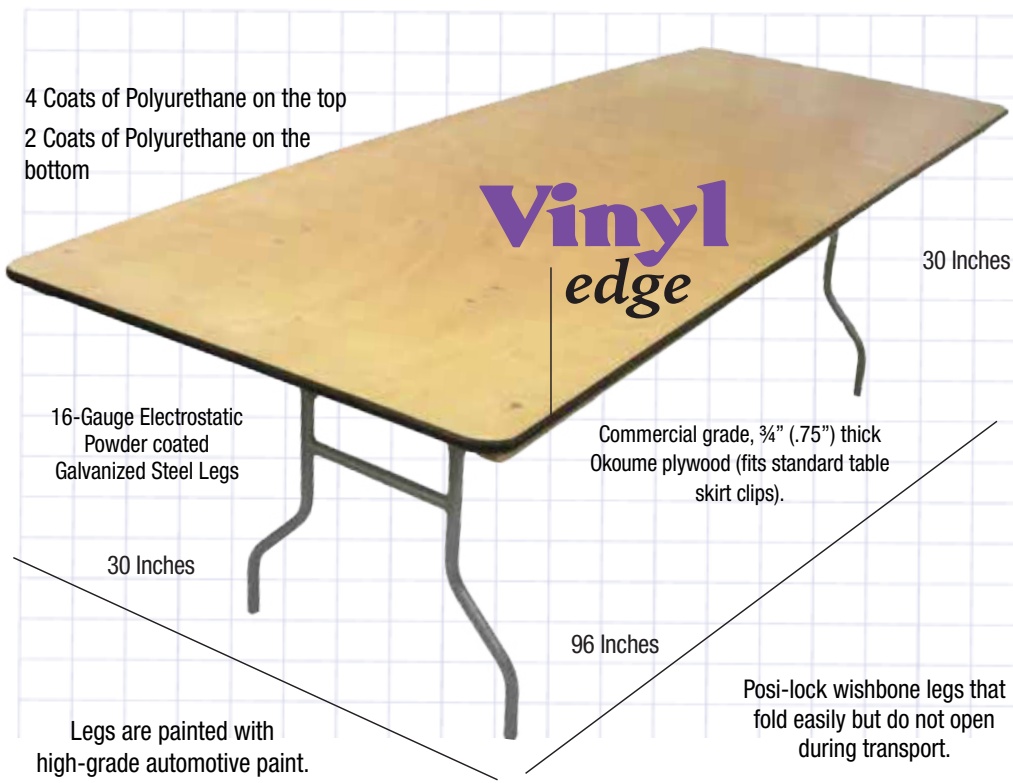

# 96"x 30" Rectangular Commercial Grade Plywood Folding Banquet Table, Vinyl Edge

## Vinyl Edge