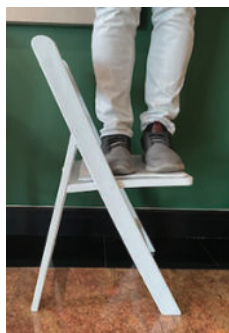

Fruitwood ToughWood™ Folding Chair with Tan Padded Seat

Our ToughWood folding chair is tougher -- and more beautiful

Product Details

Ships Assembled?	Yes
Color	Fruitwood
Seat Height	18 in.
Chair Height	30.75 in.
Limited Warranty	1 Year
Material Category	Solid ToughWood
Seat Width/Depth	15 x 14 in.
Stack Capacity	10
Arms?	No
Chair Weight	9.5 lbs.
Overall Dimensions	15 x 14 x 30.75 in.
Units Per Pallet	48

Safety, Materials and Construction

Safety Standards	Meets or exceeds ANSI/BIFMA standard
Frame Material	ToughWood
Finish	Non-stick, anti-static

Our ToughWood folding chairs are the next generation of the wood folding chair. There's nothing like real wood -- and our resin folding chair is stronger, easier to clean, does not require touch-up paint and has a built-in stacking feature. Quick setup, quick breakdown. A clear lacquer finish protects the beauty of real wood.

- Lightweight, ultra-strong design
- Built-in Stacking Feature
- Solid, High-Quality Hardwood Frame
- Vinyl Padded Upholstered Seat
- Waterproof Detachable Seat
- Clear lacquer finish
- Indoor, Outdoor, Commercial Use
- Ultra-light, Ultra-Strong Design

Every detail... Down to the commercial grade, aluminum hardware, combining maximum strength with ultra light weight.

**TOUGH
WOOD™**

What Makes This Chair Different?

Highest Quality Hard Wood For many, a true wooden chair is the only option. Wood has a look and feel that cannot easily be replicated. We use only High-Quality Rated Hardwood, with a light-weight design. Each joint has both glue and nails. 100% commercial grade.